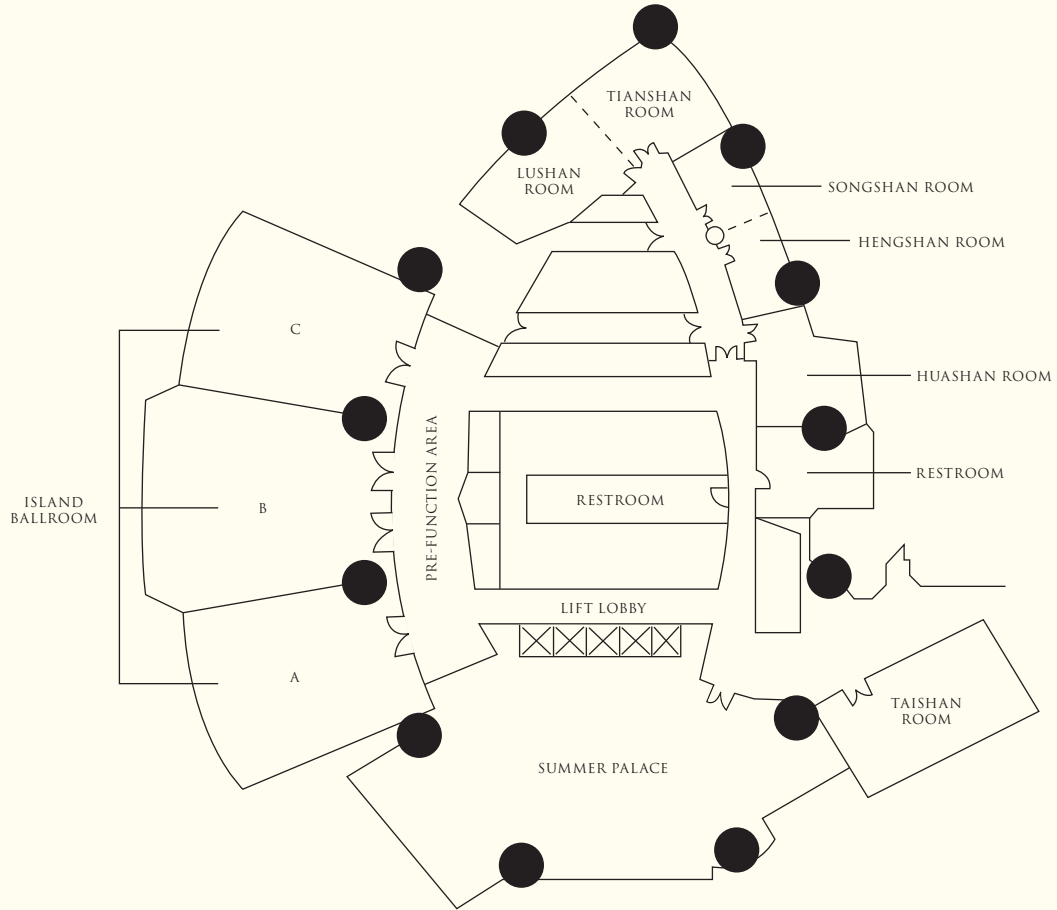

LEVEL 5

SHANGRI-LA

HOTELS *and* RESORTS

Island Shangri-La, Hong Kong

Pacific Place, Supreme Court Road, Central, Hong Kong

Tel: (852) 2877 3838 Fax: (852) 2521 8742 isl@shangri-la.com www.shangri-la.com

LEVEL 39