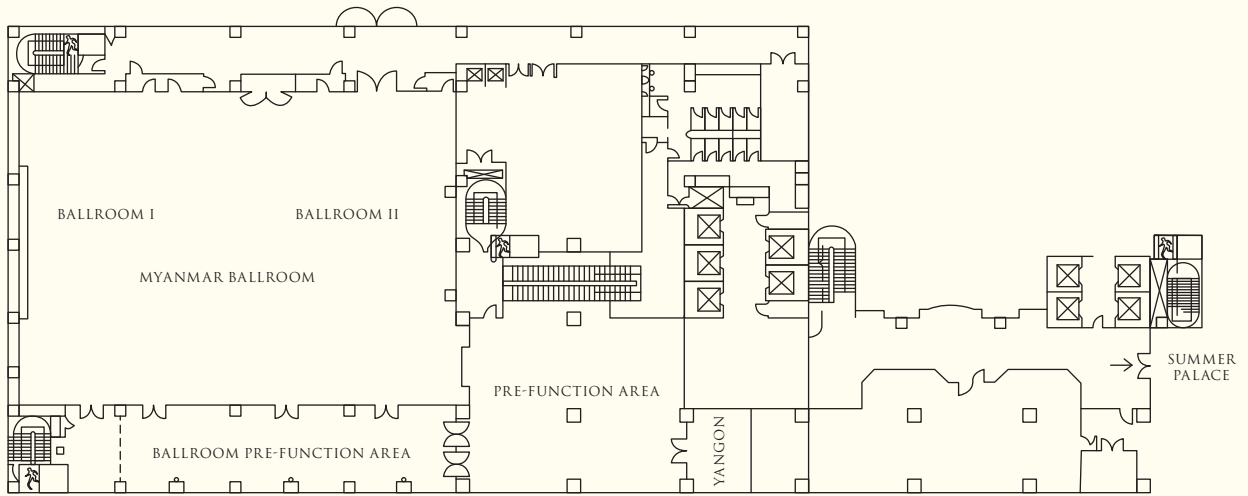

LEVEL 1

SHANGRI-LA

HOTELS *and* RESORTS

Sule Shangri-La, Yangon

223 Sule Pagoda Road, G.P.O. Box 888, Yangon, Myanmar

Tel: (95 1) 242 828 Fax: (95 1) 242 800 ssyn@shangri-la.com www.shangri-la.com

LEVEL 2

* Note: All function areas are non-smoking