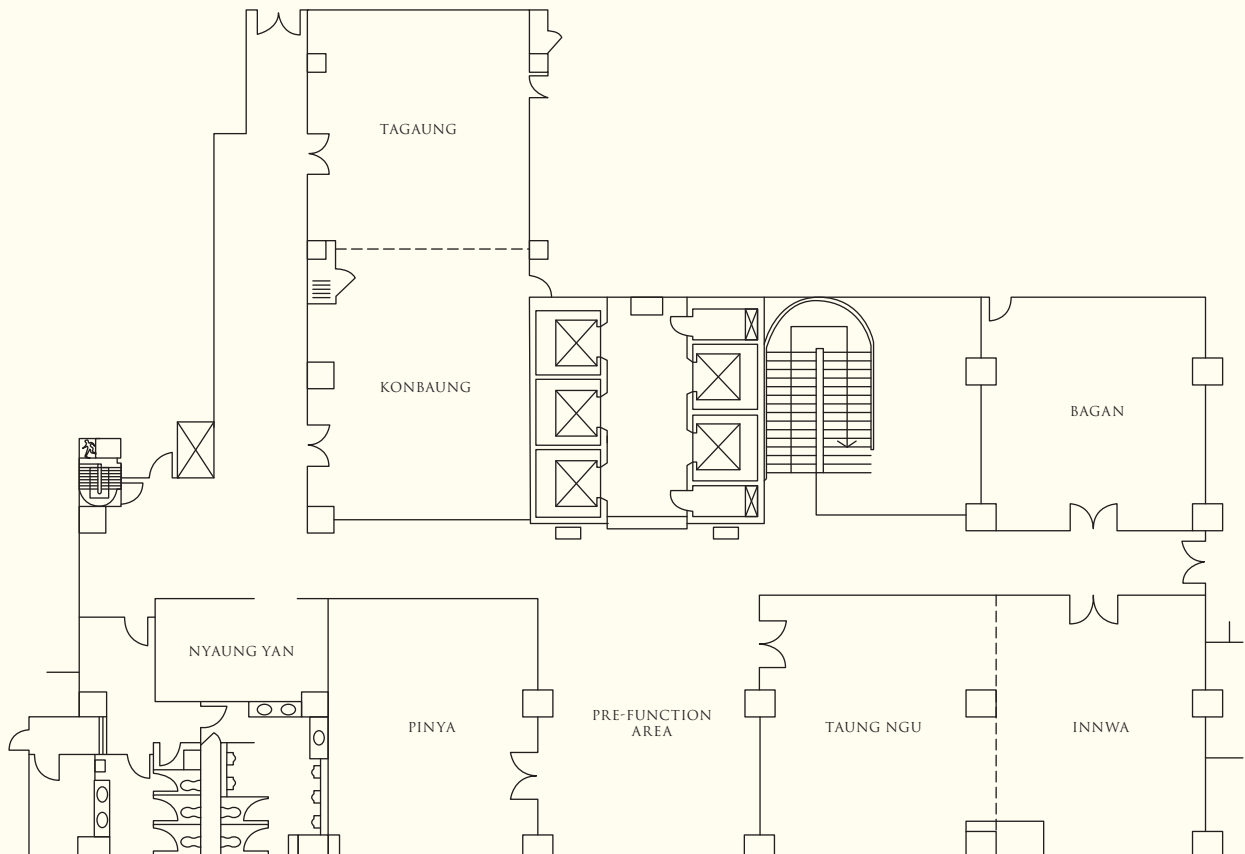

SHANGRI-LA

HOTELS *and* RESORTS

Sule Shangri-La, Yangon

223 Sule Pagoda Road, G.P.O. Box 888, Yangon, Myanmar

Tel: (95 1) 242 828 Fax: (95 1) 242 800 ssyn@shangri-la.com www.shangri-la.com

LEVEL 3

* Note: All function areas are non-smoking