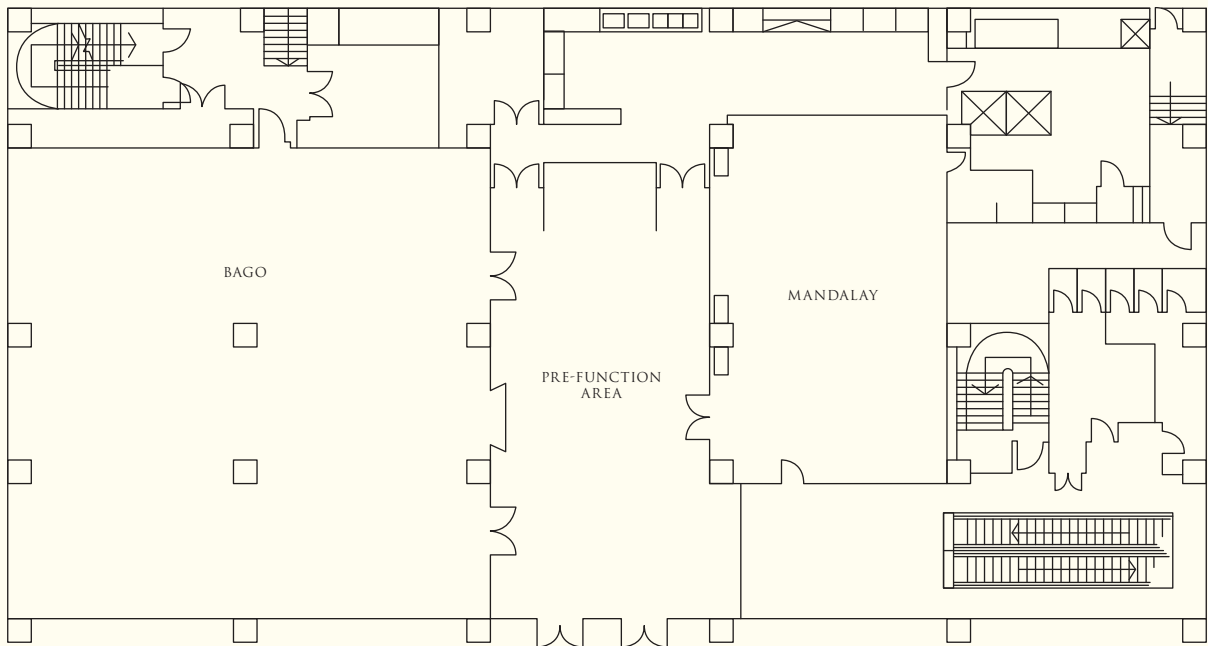

LEVEL 1

SHANGRI-LA

HOTELS *and* RESORTS

Sule Shangri-La, Yangon

223 Sule Pagoda Road, G.P.O. Box 888, Yangon, Myanmar

Tel: (95 1) 242 828 Fax: (95 1) 242 800 ssyn@shangri-la.com www.shangri-la.com

LEVEL 2

* Note: All function areas are non-smoking