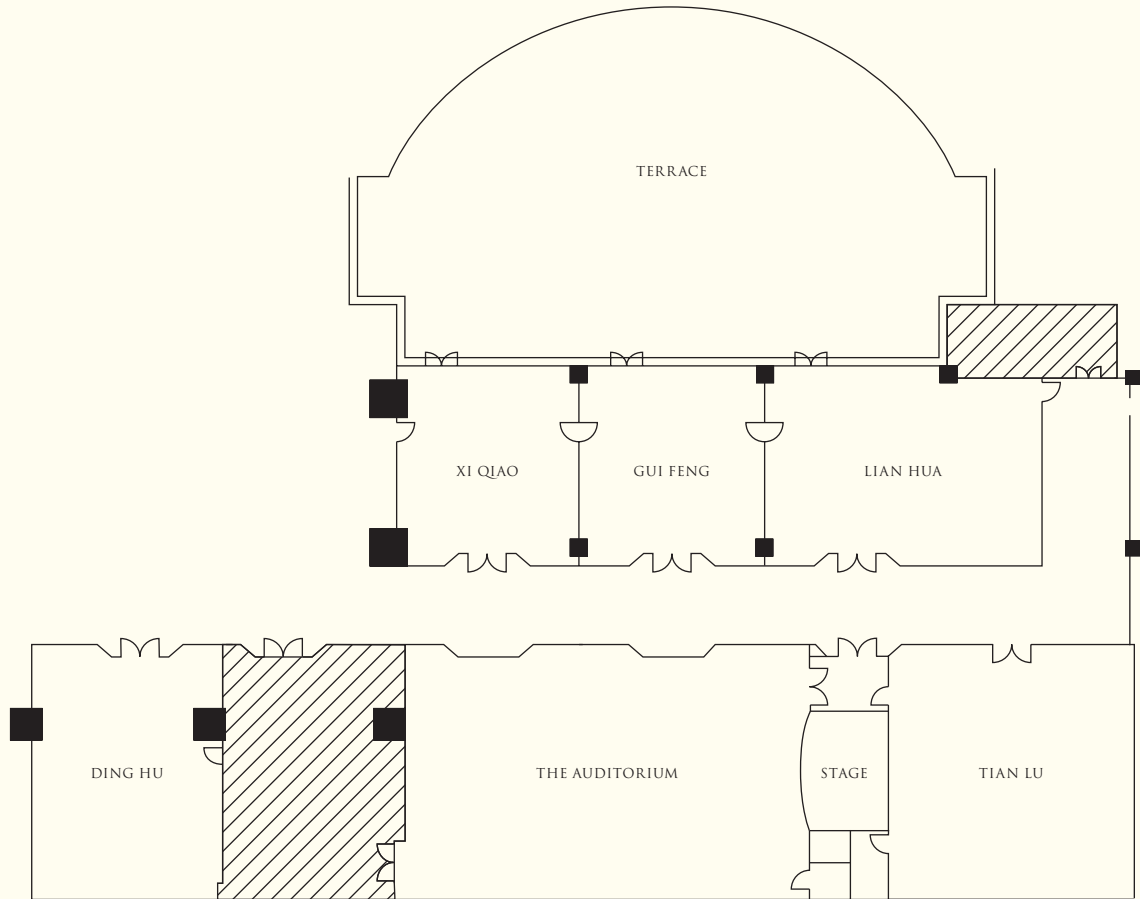

AUDITORIUM & FUNCTION ROOMS (3/F)

SHANGRI-LA

HOTELS *and* RESORTS

Shangri-La Hotel, Guangzhou

1 Hui Zhan Dong Road, Hai Zhu District, Guangzhou 510308, China

Tel: (86 20) 8917 8888 Fax: (86 20) 8917 8899 slpg@shangri-la.com www.shangri-la.com