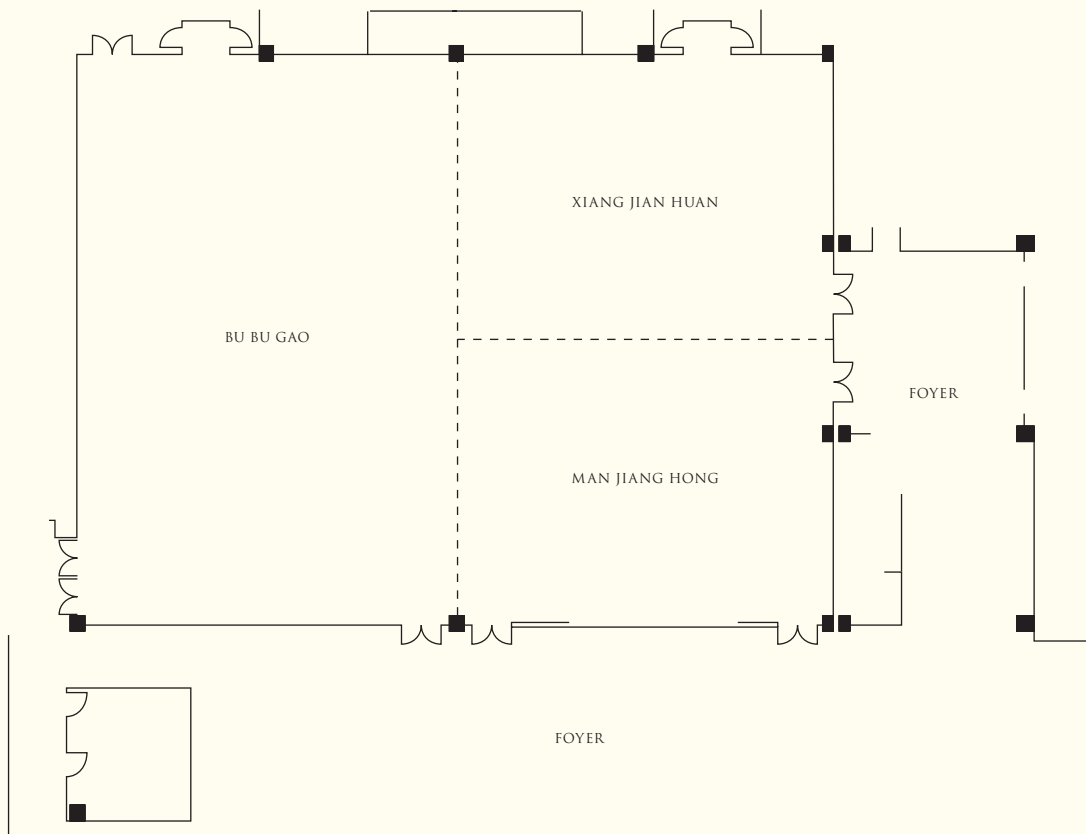

GUANGZHOU BALLROOM (3/F)

Shangri-La Hotel, Guangzhou
1 Hui Zhan Dong Road, Hai Zhu District, Guangzhou 510308, China
Tel: (86 20) 8917 8888 Fax: (86 20) 8917 8899 slpg@shangri-la.com www.shangri-la.com