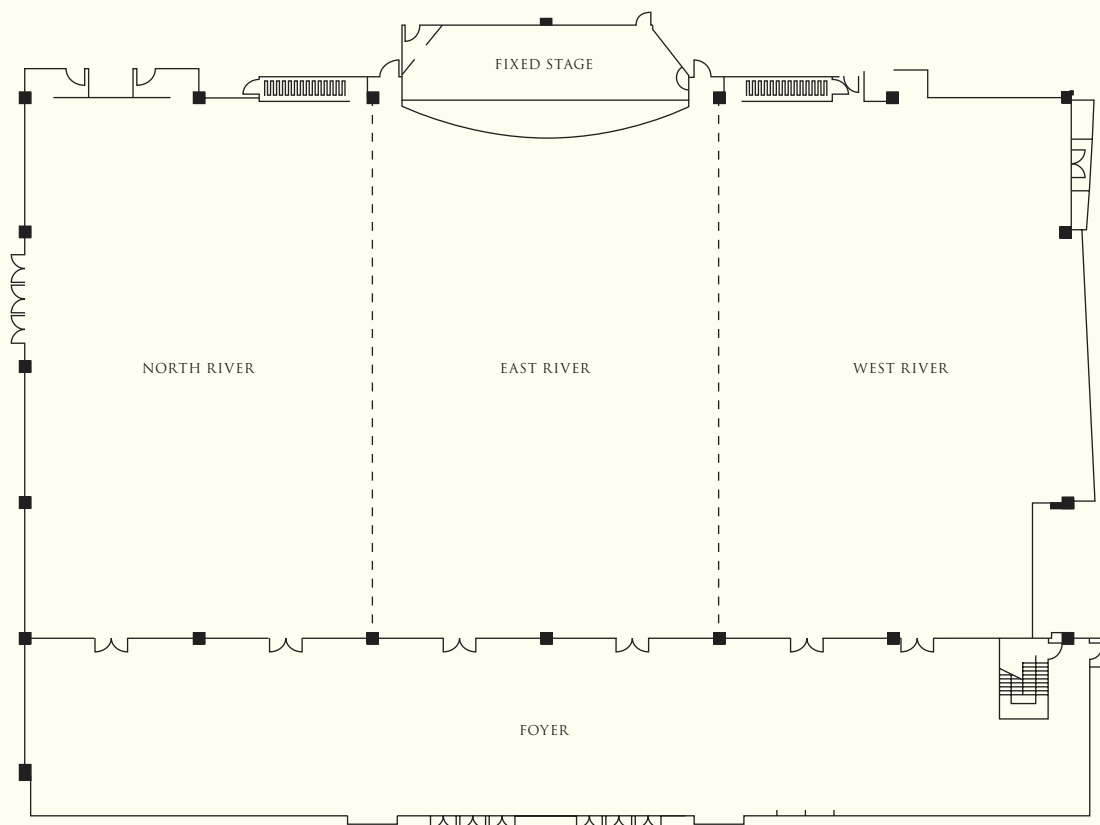

PEARL RIVER GRAND BALLROOM (1/F)

SHANGRI-LA

HOTELS *and* RESORTS

Shangri-La Hotel, Guangzhou

1 Hui Zhan Dong Road, Hai Zhu District, Guangzhou 510308, China

Tel: (86 20) 8917 8888 Fax: (86 20) 8917 8899 slpg@shangri-la.com www.shangri-la.com