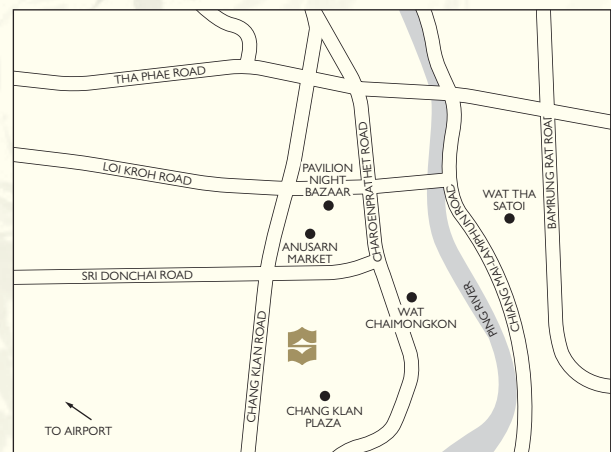

LOCATION

Ideally located on Chang Klan Road, Shangri-La Hotel, Chiang Mai is within easy walking distance to the city's famous Night Bazaar. Situated in a lush garden setting, the hotel is just 10 minutes by car from Chiang Mai International Airport, and enjoys close proximity to fascinating museums, cultural centres, temples, shops and boutiques.

ACCOMMODATION

The hotel comprises of 277 luxurious rooms and suites combining distinctive Northern Thai décor with comfortable and contemporary designs. Accommodations range in size, from 43 to 215 square metres. At the Horizon Club, exclusive floors feature 61 luxurious guestrooms.

GUESTROOMS

Categories	Rooms	Area (m²)
Deluxe Room	138	43
Deluxe Terrace	10	43
Deluxe Pool View	37	43
Deluxe Outdoor Spa	3	43
Premier Room	26	58
Premier Outdoor Spa	1	58
Horizon Deluxe	37	43
Horizon Premier	10	58
Executive Suite	12	86
Aranda Suite	1	129
Lotus Suite	1	213
Presidential Suite	1	215