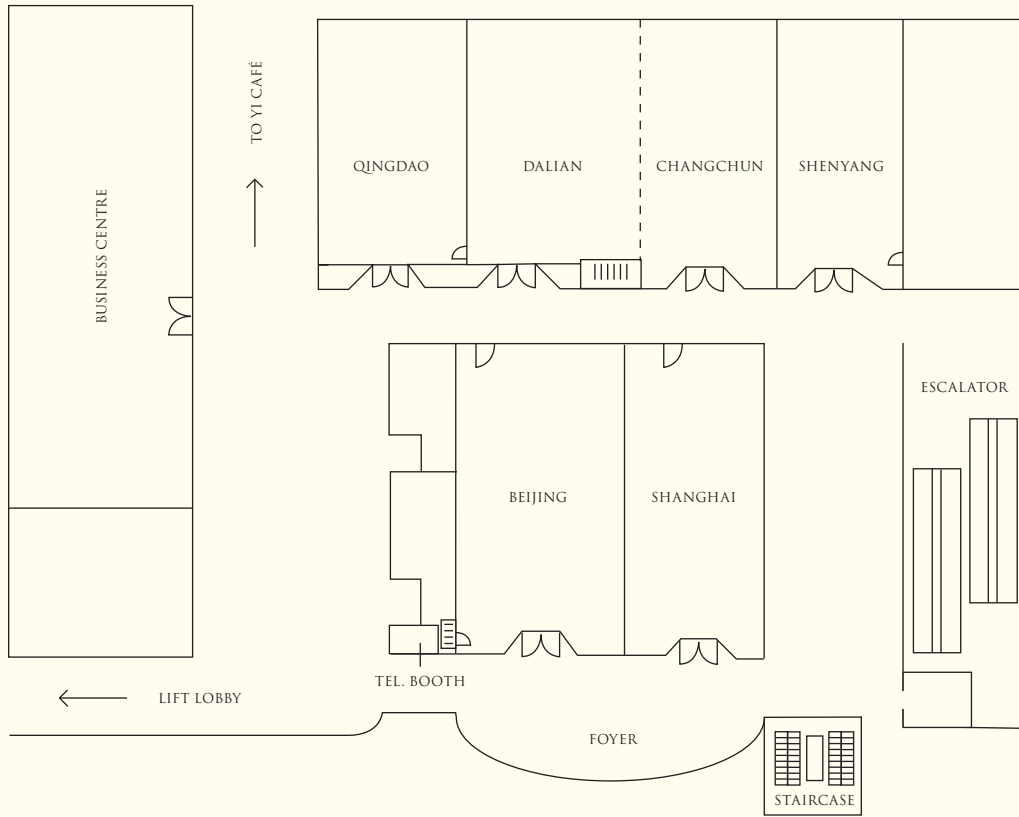

GRAND TOWER
Level 1 – The Summit Room

Level 3

Pudong Shangri-La, East Shanghai
33 Fu Cheng Road, Pudong, Shanghai 200120, China
Tel: (86 21) 6882 8888 Fax: (86 21) 6882 6688 slpu@shangri-la.com www.shangri-la.com

RIVER WING
Level 2

SHANGRI-LA

HOTELS *and* RESORTS

Pudong Shangri-La, East Shanghai

33 Fu Cheng Road, Pudong, Shanghai 200120, China

Tel: (86 21) 6882 8888 Fax: (86 21) 6882 6688 sipu@shangri-la.com www.shangri-la.com