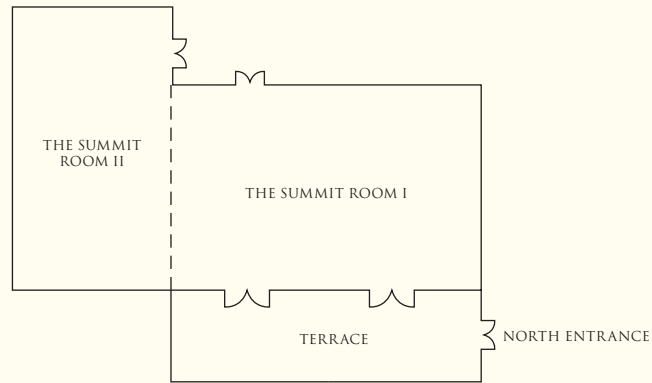

GRAND TOWER
Level 1 – The Summit Room

Level 3

Pudong Shangri-La, East Shanghai
33 Fu Cheng Road, Pudong, Shanghai 200120, China
Tel: (86 21) 6882 8888 Fax: (86 21) 6882 6688 slpu@shangri-la.com www.shangri-la.com