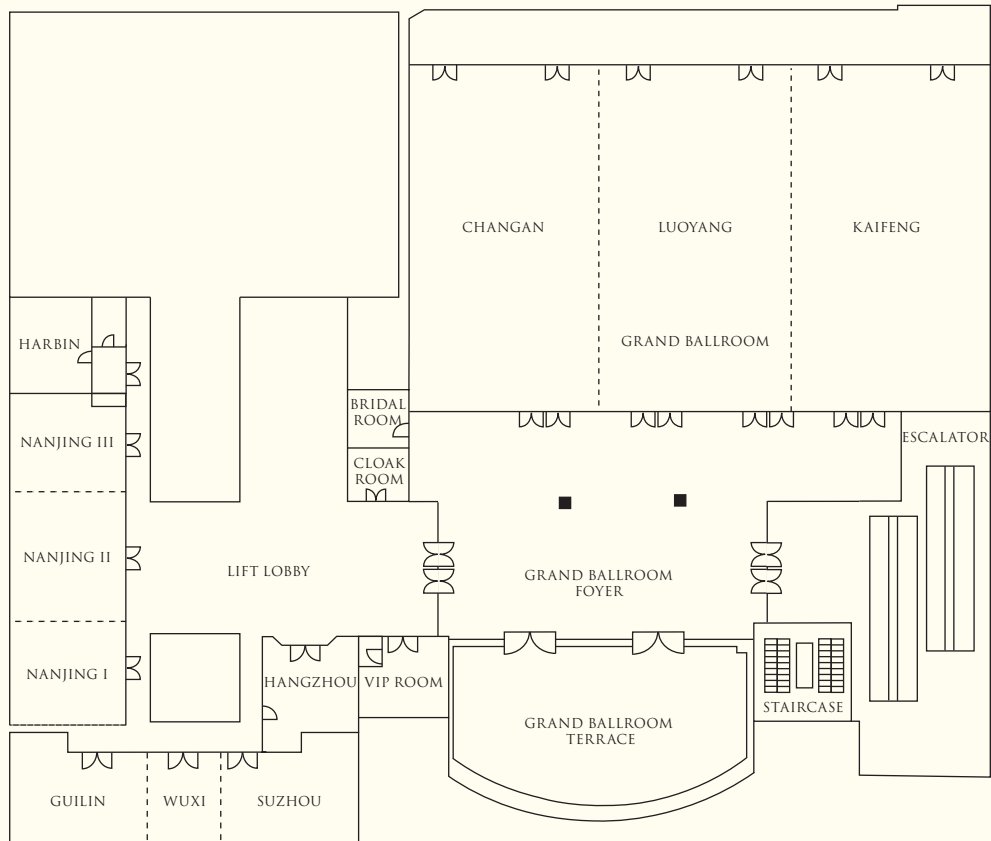

RIVER WING
Level 3

SHANGRI-LA

HOTELS *and* RESORTS

Pudong Shangri-La, East Shanghai

33 Fu Cheng Road, Pudong, Shanghai 200120, China

Tel: (86 21) 6882 8888 Fax: (86 21) 6882 6688 sipu@shangri-la.com www.shangri-la.com