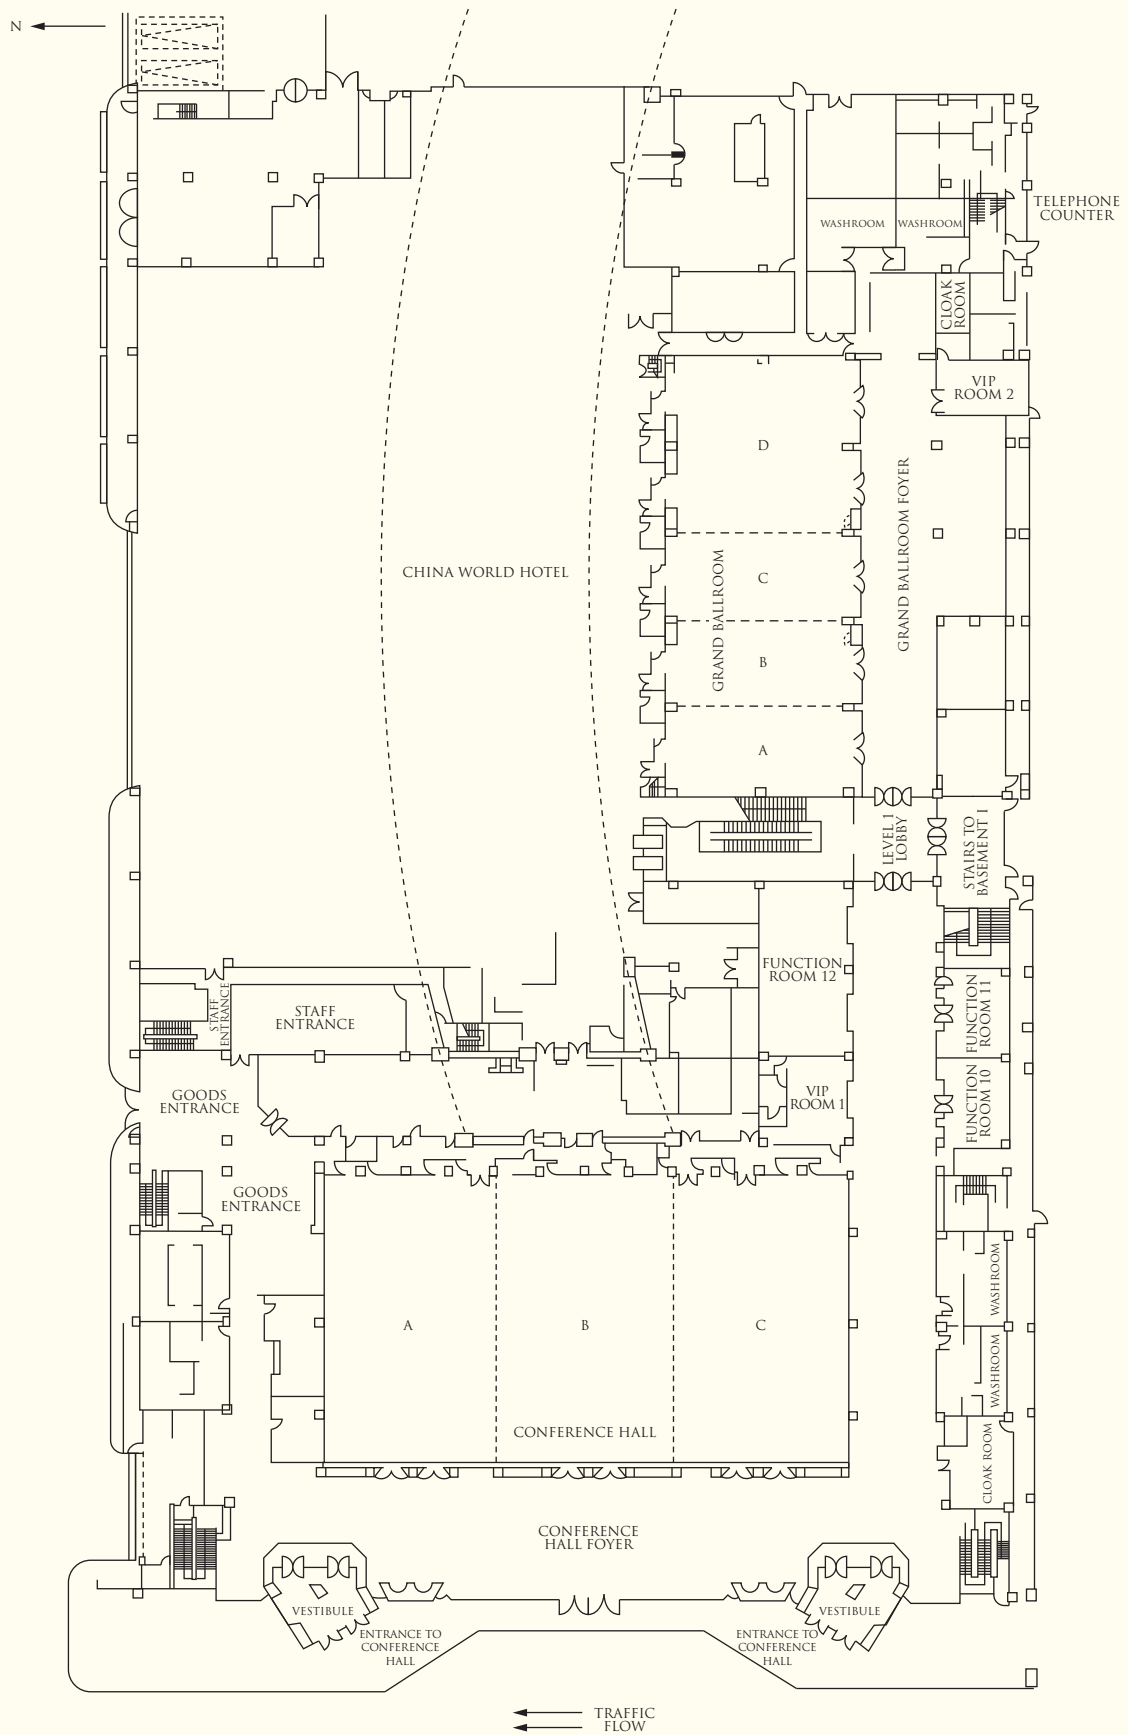

BANQUET AND CONFERENCE ROOMS

Venue	Capacity				Dimensions (m)	Area (m²)	Ceiling Height (m)
	Reception	Theatre	Banquet	Classroom			
Level 1							
Conference Hall	1,200	1,500	800	700	53.0 x 29.0	1,537	8.0
Conference Hall Foyer	800	•	300	•	57.0 x 11.0	627	8.0
Conference Hall A/C	350	350	240	210	16.5 x 29.0	478	8.0
Conference Hall B	400	400	270	250	20.0 x 29.0	580	8.0
Grand Ballroom	500	700	500	400	18.0 x 45.0	810	3.4 - 3.8
Grand Ballroom Foyer	400	•	150	•	44.0 x 17.0	427	3.4 - 3.8
Grand Ballroom A/B/C	120	140	80	85	18.0 x 9.0	162	3.4 - 3.8
Grand Ballroom D	240	280	170	170	18.0 x 18.0	324	3.4 - 3.8
Function Room 10/11	20	30	20	20	9.0 x 7.5	68	2.8
Function Room 12	80	100	60	60	18.0 x 8.0	144	2.8
VIP Room 1	•	•	•	•	5.0 x 8.0	40	2.8
VIP Room 2	•	•	•	•	6.0 x 8.0	48	2.8
Arcade Level							
Function Room 1	70	90	80	60	15.0 x 8.5	128	3.0
Function Room 2	70	90	80	60	15.0 x 8.5	128	3.0
Function Room 3	120	140	110	60	20.0 x 12.0	240	3.0
Function Room 3A/B	50	70	40	30	10.0 x 12.0	120	3.0
Function Room 4	100	110	80	80	18.0 x 9.0	162	3.0
Function Room 4A/B	40	50	40	40	9.0 x 9.0	81	3.0
Function Room 5	70	100	70	70	15.0 x 9.0	135	3.0
Function Room 6	130	200	140	130	25.0 x 9.0	225	3.0
Function Room 6A	60	80	60	50	13.0 x 9.0	117	3.0
Function Room 6B	60	60	60	50	12.0 x 9.0	108	3.0

LEVEL 1