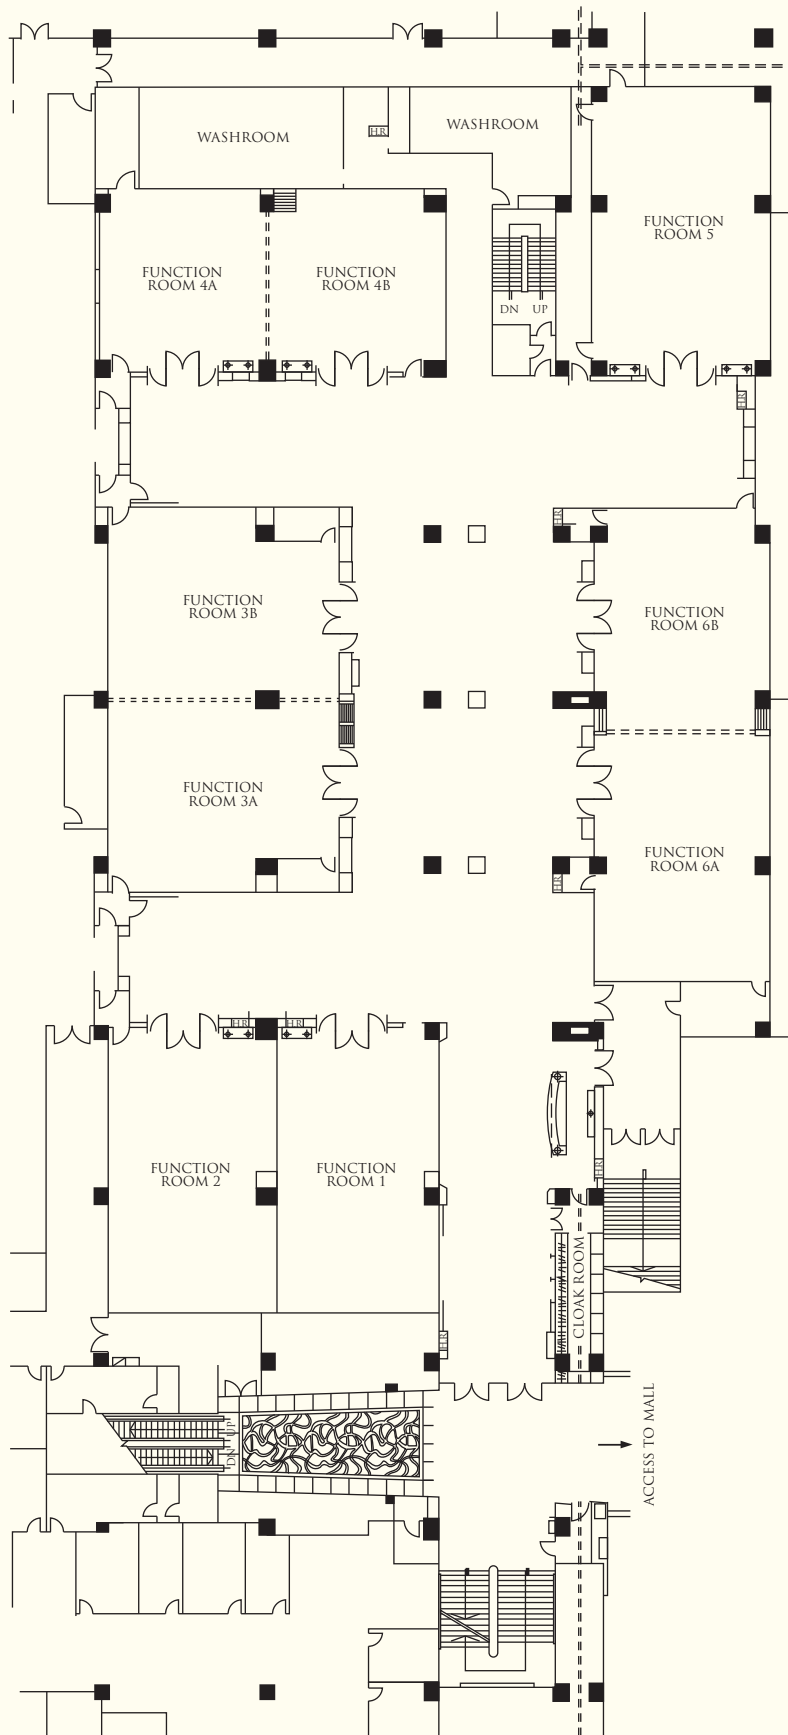

ARCADE LEVEL