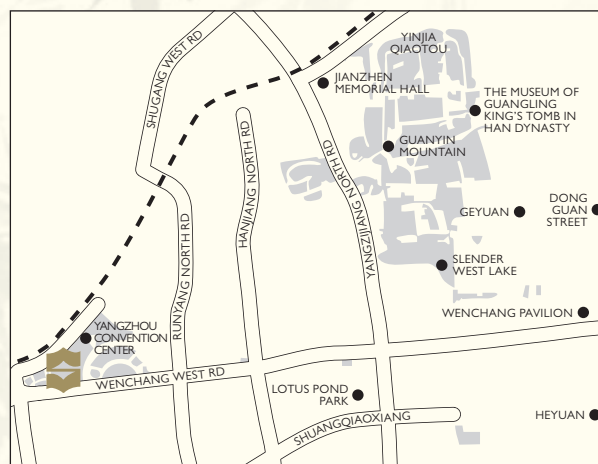

LOCATION

Shangri-La Hotel, Yangzhou is located in the city's New Western District. It is near to the city centre, only 30 minutes from the Yangzhou Taizhou Airport and just 90 minutes from Nanjing Lukou International Airport.

ACCOMMODATION

The hotel comprises 369 expansive guestrooms and suites ranging from 40 – 200 square metres. Rooms are characterised by contemporary and elegant décor and feature stunning views of the ever-growing city.

GUESTROOM FEATURES

Categories	Rooms	Area (m²)
Deluxe City View Room	85	40
Deluxe Lake View Room	201	40
Horizon Club City View Room	25	40
Horizon Club Lake View Room	32	40
Horizon Club Premier Lake View King	8	60
Executive Suite	15	80
Specialty Suite	2	120
Shangri-La Suite	1	200

GUESTROOM FEATURES

- Electronic in-room safe
- Satellite and cable television
- Free broadband and Wi-Fi Internet access
- Fully stocked minibar
- LED television / iPod docking (in suites)
- DVD player (in suites)