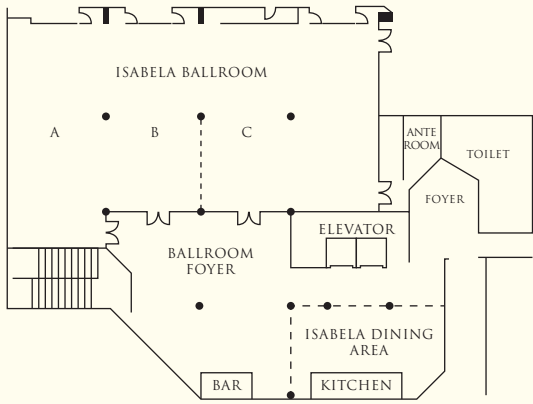

LOWER LEVEL 1