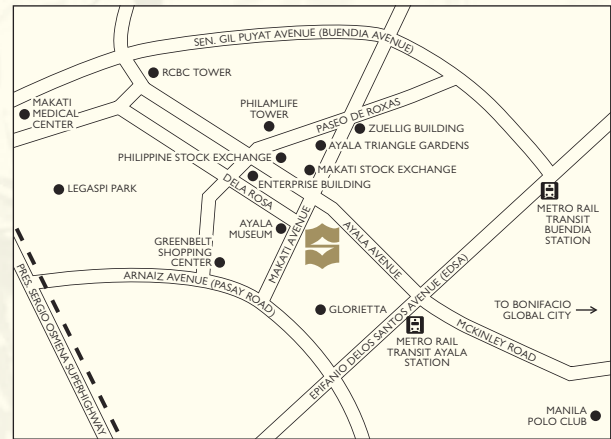

FACTS AND INFORMATION

MAKATI SHANGRI-LA, MANILA

LOCATION

Conveniently located in the heart of Manila's most prestigious business, commercial and shopping district, Makati Shangri-La, Manila is the perfect base for both business and leisure travelers, with the city's top malls and entertainment venues within easy walking distance. The Ninoy Aquino International Airport Terminal One is approximately 40 minutes away (13km from the hotel), while Terminals Two and Three are approximately 20 minutes away (8km and 7km from the hotel, respectively).

LOWER LEVEL 1

LEVEL 1

LEVEL 2

LEVEL 3

SHANGRI-LA

HOTELS *and* RESORTS

Makati Shangri-La, Manila

Ayala Avenue corner Makati Avenue, Makati City 1200, Philippines