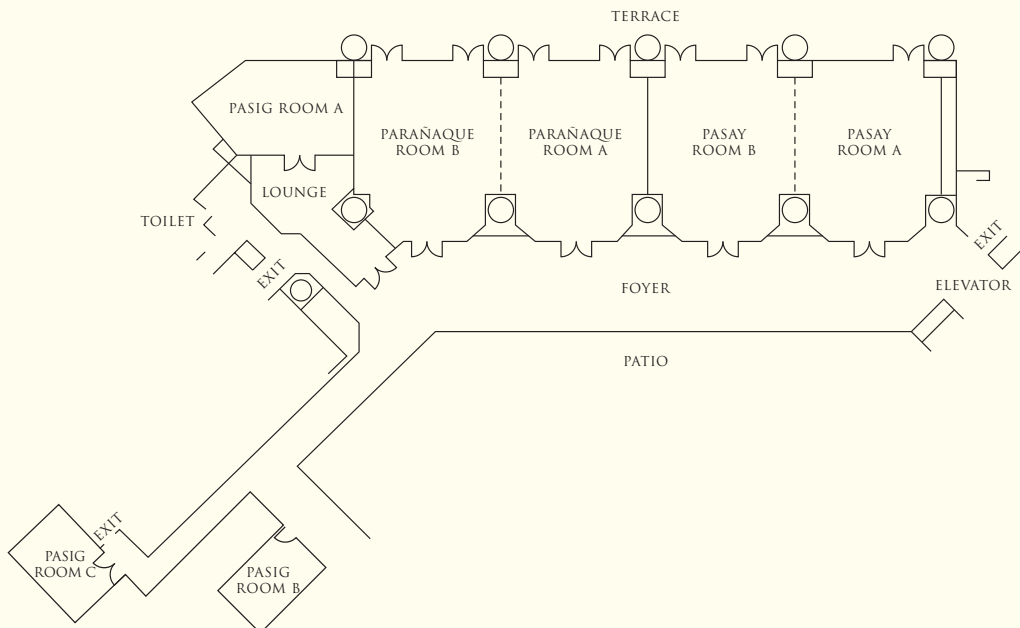

* Includes capacity of private dining areas

BANQUET AND CONFERENCE ROOMS

Venue	Capacity				Classroom	Dimensions (m)	Area (m ²)	Ceiling Height (m)
	Reception	Theater	Banquet					
Lower Lobby								
Isabela Ballroom	400	460	320		240	17.5 x 34.0	615	3.6
Isabela Ballroom A	100	120	80		63	20.0 x 8.5	170	3.6
Isabela Ballroom B	100	120	80		63	17.5 x 8.5	149	3.6
Isabela Ballroom C	200	220	160		105	17.5 x 17.0	298	3.6
Isabela Dining Area	•	•	•		•	14.0 x 8.4	118	3.6
Isabela Foyer	•	•	•		•	•	135	3.6
Level 1								
Manila Room	200	280	150		162	13.4 x 18.9	253	3.0
Manila Room A	80	110	60		54	13.4 x 8.2	110	3.0
Manila Room B	120	150	90		72	13.4 x 10.6	143	3.0
Makati Room	160	240	120		144	13.4 x 16.4	220	3.0
Makati Room A	80	110	60		54	13.4 x 8.2	110	3.0
Makati Room B	80	110	60		54	13.4 x 8.2	110	3.0
Mandaluyong Room	50	60	40		36	7.7 x 9.4	72	2.5
Level 2								
Rizal Ballroom	1,320	1,540	960		990	35.4 x 41.4	1,466	5.7
Rizal Ballroom A	440	480	320		270	37.0 x 13.7	507	5.7
Rizal Ballroom B	440	480	320		270	30.0 x 14.0	420	5.7
Rizal Ballroom C	440	480	320		270	30.0 x 13.7	411	5.7
Level 3								
Pasay Room	140	160	120		102	10.3 x 17.6	180	3.0
Pasay Room A	70	72	60		45	10.3 x 8.8	90	3.0
Pasay Room B	70	72	60		45	10.3 x 8.8	90	3.0
Parañaque Room	140	160	120		102	10.3 x 17.6	180	3.0
Parañaque Room A	70	72	60		45	10.3 x 8.8	90	3.0
Parañaque Room B	70	72	60		45	10.3 x 8.8	90	3.0
Pasig A Boardroom	•	•	•		•	8.8 x 7.7	67	3.0
Pasig B Boardroom	•	•	•		•	5.0 x 5.5	28	3.0
Pasig C Boardroom	•	•	•		•	4.1 x 8.2	34	3.0
Patio	160	180	140		•	•	•	•

LOWER LEVEL 1

LEVEL 1

LEVEL 2

LEVEL 3

SHANGRI-LA

HOTELS *and* RESORTS

Makati Shangri-La, Manila

Ayala Avenue corner Makati Avenue, Makati City 1200, Philippines