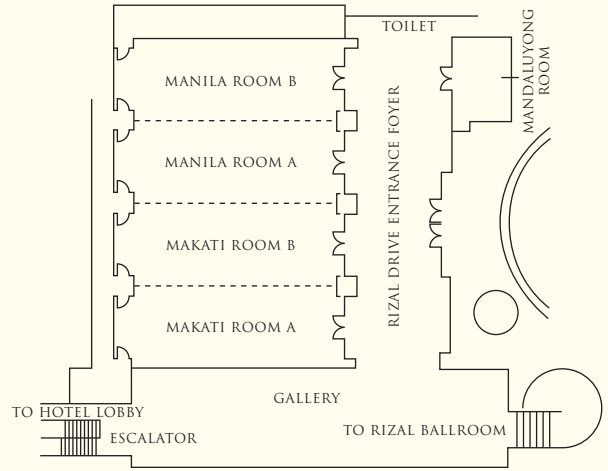

* Includes capacity of private dining areas

BANQUET AND CONFERENCE ROOMS

Venue	Capacity				Classroom	Dimensions (m)	Area (m ²)	Ceiling Height (m)
	Reception	Theater	Banquet					
Lower Lobby								
Isabela Ballroom	400	460	320		240	17.5 x 34.0	615	3.6
Isabela Ballroom A	100	120	80		63	20.0 x 8.5	170	3.6
Isabela Ballroom B	100	120	80		63	17.5 x 8.5	149	3.6
Isabela Ballroom C	200	220	160		105	17.5 x 17.0	298	3.6
Isabela Dining Area	•	•	•		•	14.0 x 8.4	118	3.6
Isabela Foyer	•	•	•		•	•	135	3.6
Level 1								
Manila Room	200	280	150		162	13.4 x 18.9	253	3.0
Manila Room A	80	110	60		54	13.4 x 8.2	110	3.0
Manila Room B	120	150	90		72	13.4 x 10.6	143	3.0
Makati Room	160	240	120		144	13.4 x 16.4	220	3.0
Makati Room A	80	110	60		54	13.4 x 8.2	110	3.0
Makati Room B	80	110	60		54	13.4 x 8.2	110	3.0
Mandaluyong Room	50	60	40		36	7.7 x 9.4	72	2.5
Level 2								
Rizal Ballroom	1,320	1,540	960		990	35.4 x 41.4	1,466	5.7
Rizal Ballroom A	440	480	320		270	37.0 x 13.7	507	5.7
Rizal Ballroom B	440	480	320		270	30.0 x 14.0	420	5.7
Rizal Ballroom C	440	480	320		270	30.0 x 13.7	411	5.7
Level 3								
Pasay Room	140	160	120		102	10.3 x 17.6	180	3.0
Pasay Room A	70	72	60		45	10.3 x 8.8	90	3.0
Pasay Room B	70	72	60		45	10.3 x 8.8	90	3.0
Parañaque Room	140	160	120		102	10.3 x 17.6	180	3.0
Parañaque Room A	70	72	60		45	10.3 x 8.8	90	3.0
Parañaque Room B	70	72	60		45	10.3 x 8.8	90	3.0
Pasig A Boardroom	•	•	•		•	8.8 x 7.7	67	3.0
Pasig B Boardroom	•	•	•		•	5.0 x 5.5	28	3.0
Pasig C Boardroom	•	•	•		•	4.1 x 8.2	34	3.0
Patio	160	180	140		•	•	•	•

LOWER LEVEL 1

LEVEL 1

LEVEL 2

LEVEL 3

SHANGRI-LA

HOTELS *and* RESORTS

Makati Shangri-La, Manila

Ayala Avenue corner Makati Avenue, Makati City 1200, Philippines