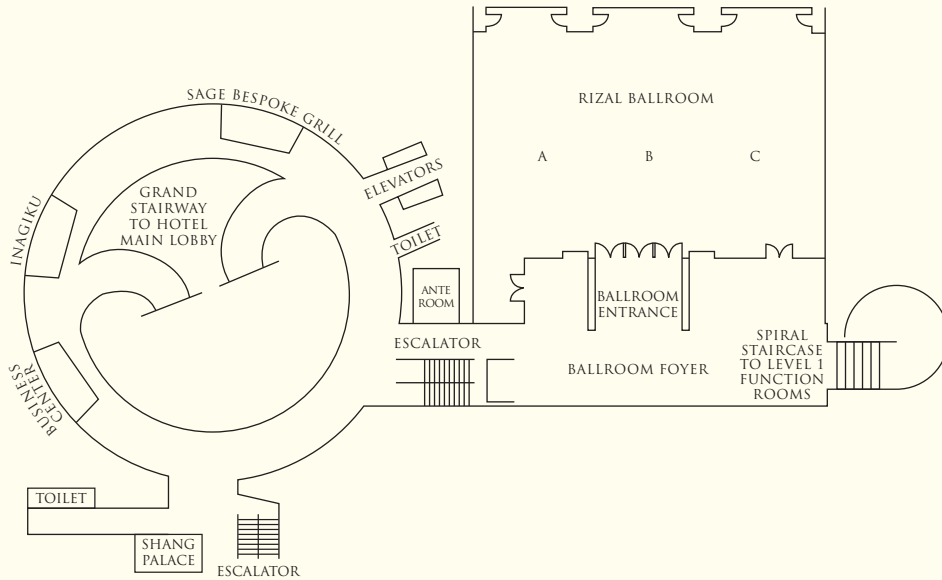

LOWER LEVEL 1

LEVEL 1

LEVEL 2

LEVEL 3