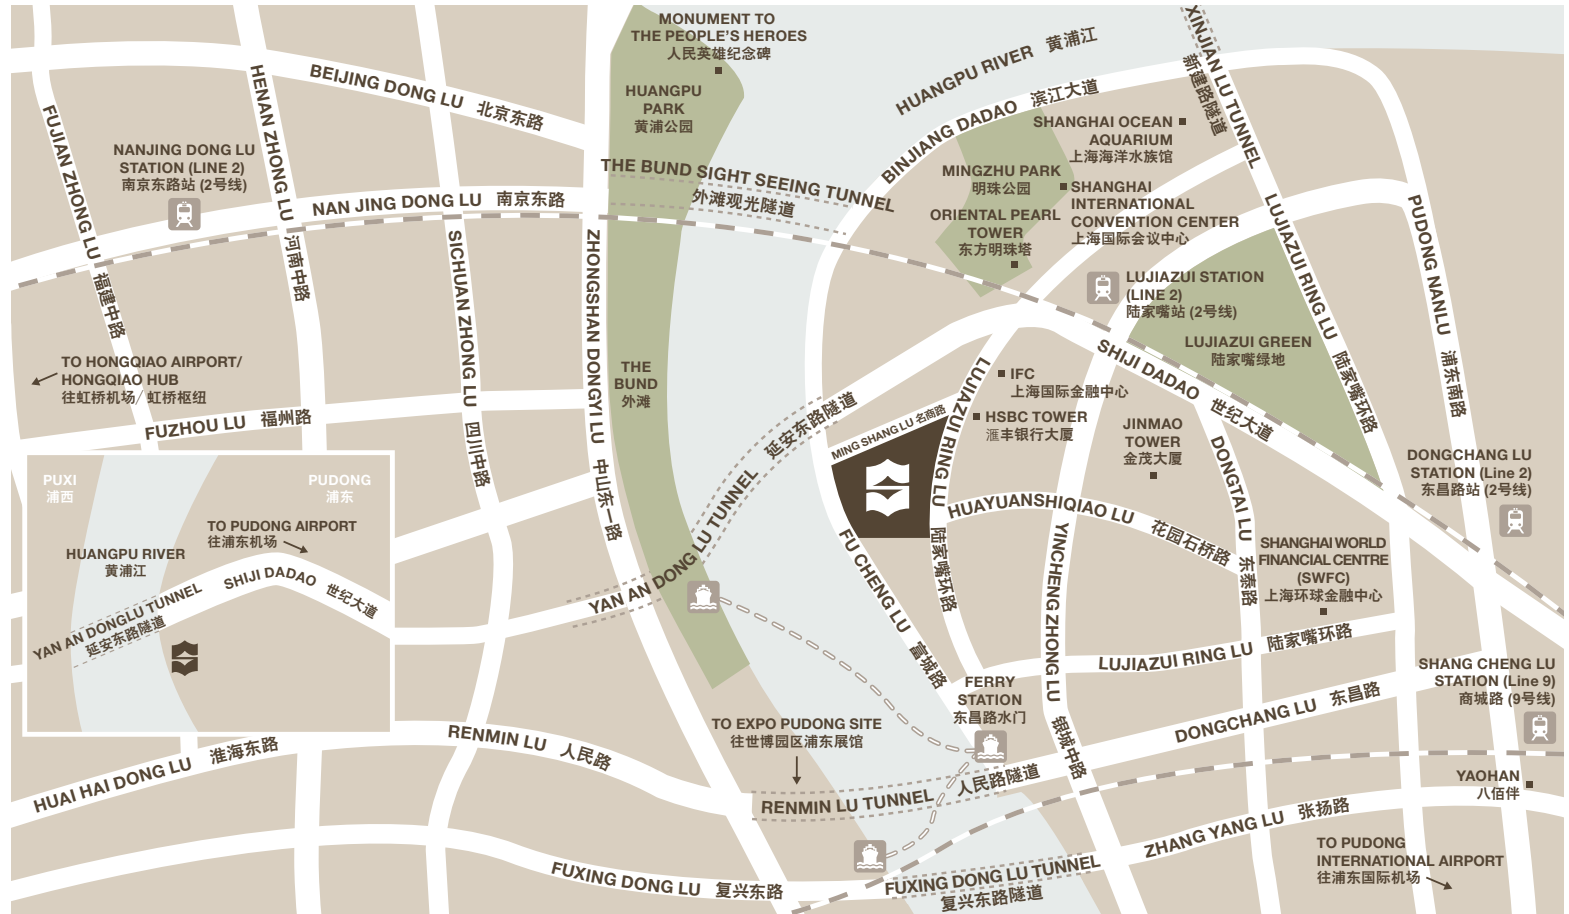

浦东香格里拉大酒店
Pudong Shangri-La
SHANGHAI

Pudong Shangri-La, Shanghai
33 Fu Cheng Road, Pudong
Shanghai 200120
China

上海浦东香格里拉大酒店
中国上海市浦东富城路33号
邮编200120

Telephone and E-mail
Outside China: +(86 21) 6882 8888
Within China: (021) 6882 8888
Within Shanghai: 6882 8888
E-mail address: slpu@shangri-la.com
To place international calls, dial 00.

Airport Connections
The fast and efficient Maglev train runs every 20 minutes from Pudong International Airport to central Pudong, with connections to the Metro line at Longyang Lu station, an eight-minute journey.