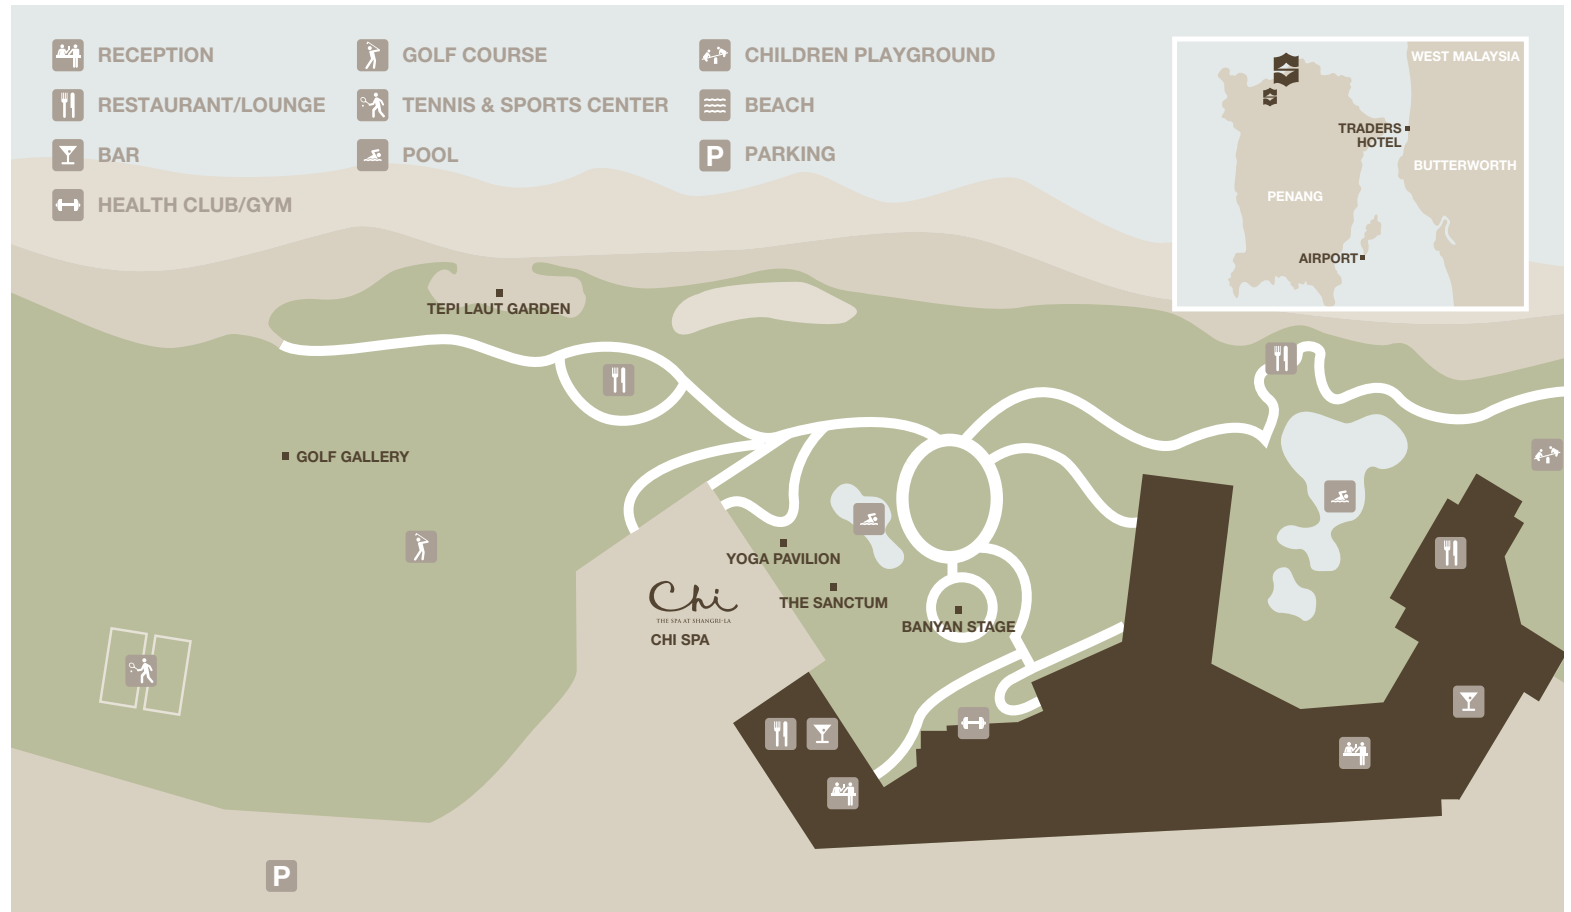

Shangri-La's
Rasa Sayang Resort & Spa
 PENANG, MALAYSIA

Shangri-La's Rasa Sayang Resort & Spa
 Batu Feringgi Beach
 11100 Penang
 Malaysia

Telephone and E-mail
 Outside Malaysia: +(60 4) 888 8888
 8888 Within Malaysia: (04) 888 8888
 Within Penang: 888 8888
 E-mail address: rsr@shangri-la.com
 To place international calls, dial 00.

Airport Connections
 If you have arranged an airport pickup with us, an airport representative will meet you upon arrival at Penang International Airport to escort you to the car, which will be waiting outside the arrivals hall. If you cannot locate the representative, please contact the resort on 888 8888.

Taxi
 From Penang International Airport to the resort, expect to pay approximately USD 20.