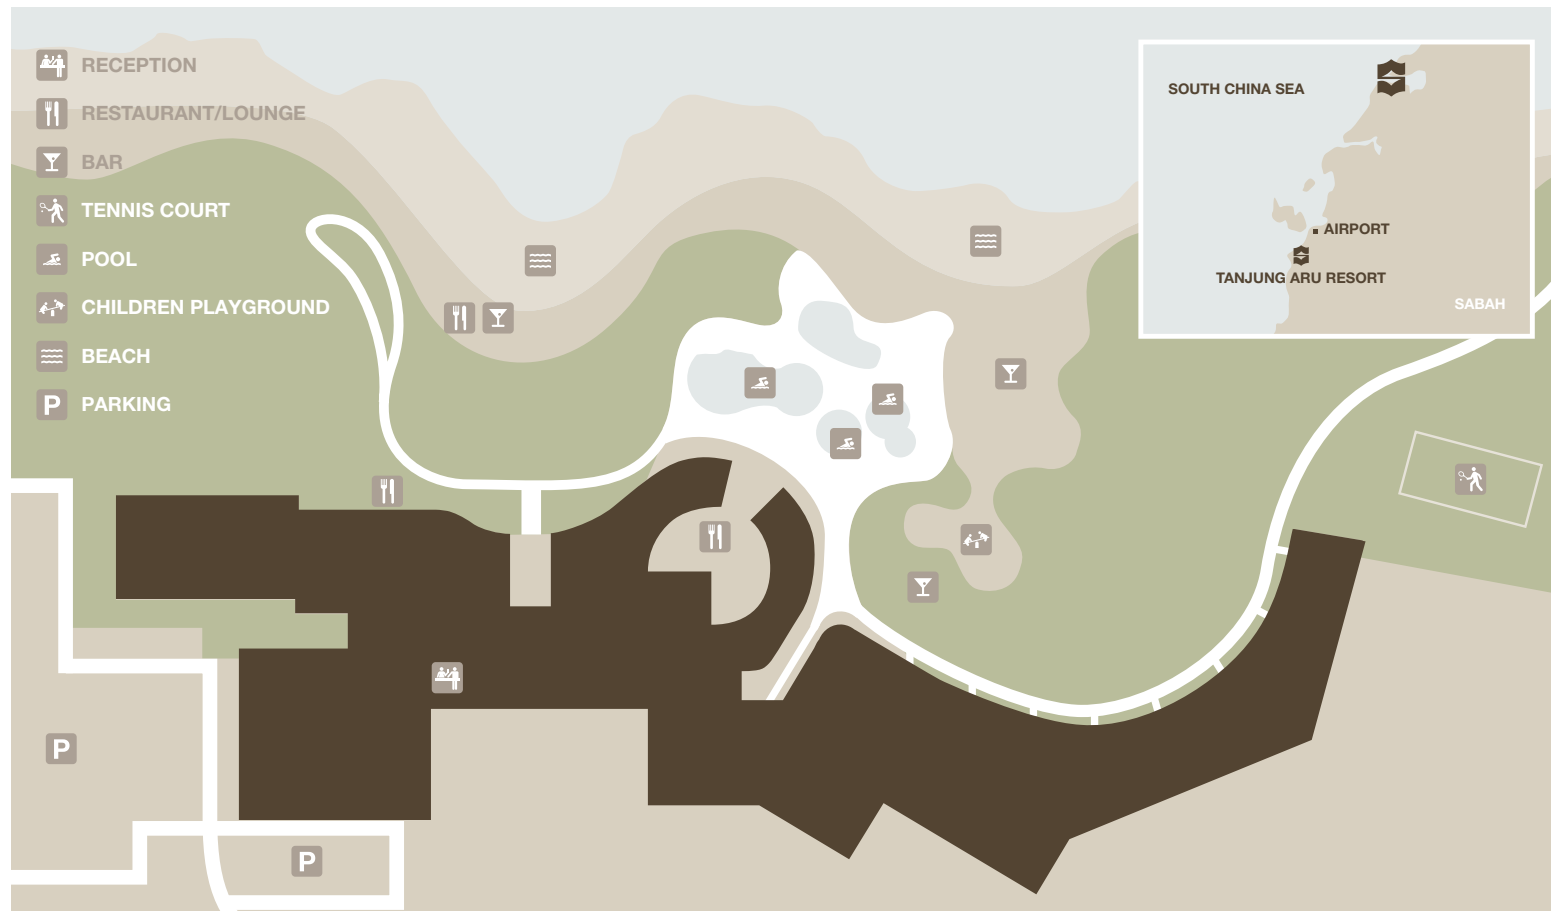

Shangri-La's
Rasa Ria Resort
 KOTA KINABALU, MALAYSIA

Shangri-La's Rasa Ria Resort
 89208 Tuaran
 Sabah
 Malaysia

Telephone and E-mail
 Outside Malaysia: +(60 88) 792 888
 Within Malaysia: (088) 792 888
 Within Sabah: 792 888
 E-mail address: rrr@shangri-la.com.
 To place international calls, dial 00.

Airport Connections
 If you have arranged an airport pickup with us, an airport representative will meet you upon arrival at Kota Kinabalu International to escort you to the car, which will be waiting outside the arrivals hall. If you cannot locate the representative, please contact the resort on 792 888.