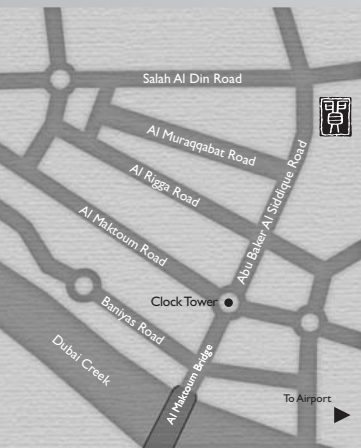

Restaurants and Bars

Restaurant / Bar	Capacity	Location	Cuisine
The Junction	100	Ground Floor	International and Local Cuisine
Chameleon Bar	60	Ground Floor	Cocktails/Entertainment
Lobby Lounge	30	Ground Floor	Coffee/Tea/Drinks/Pastries

Meeting and Function Rooms

Venue	Capacity					Dimensions (m)	Area (m²)	Ceiling Height (m)
	Reception	Theatre	Banquet	Classroom	Boardroom			
BUSINESS CENTRE								
Meeting Room 1	-	-	-	-	6	3 x 4.8	14	
Meeting Room 2	-	25	20	15	12	7 x 9.6	67	2.4
Meeting Room 3	-	25	20	15	12	3.5 x 9.6	34	2.4
Meeting Room 2 & 3	-	50	40	30	30	3.5 x 9.6	34	2.4
BALLROOM								
Pre-function Area	100	-	-	-	-	6 x 15.2	91	2.4
Samail Ballroom (can be divided into 2)	300	220	200	180	72	18.7 x 15.2	284	2.6 3.9
Samail 1	160	110	120	105	40	10 x 15.2	152	3.9
Samail 2	140	90	80	72	40	8.7 x 15.2	132	3.9
BOARDROOM								
	-	-	-	-	12	5.8 x 7.5	44	2.4

Note: Capacities indicated exclude set-up which may require stage or dancefloor.

Worldwide Reservations

For reservations, please contact our reservations offices, your travel consultant or book on-line at: www.tradershotels.com

All numbers are TOLL-FREE except where indicated.

AUSTRALIA	1 800 222 448	MALAYSIA	1 300 88 7388
AUSTRIA	0800 29 1619	MEXICO	001 800 942 5050
BAHRAIN	8000 4002	NETHERLANDS	0800 022 4038
BELGIUM	0800 711 03	NEW ZEALAND	0800 442 179
CANADA	1 866 344 5050	NORWAY	800 18 225
MAINLAND CHINA		PHILIPPINES	00 800 8388 8388
Northern Provinces†	10 800 852 5900	SAUDI ARABIA**	1800 65/12/16738 4532
Southern Provinces#	10 800 152 5900	SINGAPORE	001 800 8388 8388
HONG KONG*	2331 6688	SOUTH AFRICA	0800 999 007
DENMARK	8088 5399	SOUTH KOREA	007 988 521 6888
EGYPT**	365 6065/12/16738 3104	SULTANATE OF OMAN	800 708102
FINLAND	0800 11 6073	SWEDEN	020 795171
FRANCE	0800 90 8153	SWITZERLAND	0800 561 185
GERMANY	0800 181 8026	TAIWAN	008 0185 5818
INDIA	000 800 600 1107	THAILAND	1 800 06 0020
INDONESIA	008 800 600 388	UNITED ARAB EMIRATES	800 0600 0201
ITALY	800 786 567	UNITED KINGDOM	0800 028 3337
JAPAN	0034 800 40 7744	UNITED STATES OF AMERICA	1 866 565 5050

† Including Beijing, Tianjin, Northeast Provinces

Including Shanghai, Guangdong, Sichuan, Xian

** Non toll-free number

** Two-stage toll-free number

GDS Chain Code: SG

Corner of Abu Baker Al Siddique and Salah Al Din Road, P.O. Box 81877, Dubai, U.A.E.
Tel: (971 4) 265 9888 Fax: (971 4) 265 9777 E-mail: thdb@shangri-la.com Website: