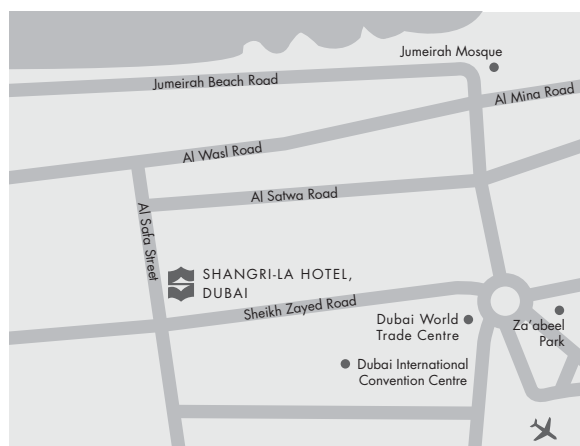

LOCATION

Located on Sheikh Zayed Road, Shangri-La Hotel, Dubai is just 15 minutes away from Dubai International Airport, and five minutes from the World Trade Centre, Dubai Convention Centre, Dubai Mall and downtown Burj Dubai.

ACCOMMODATION

The hotel comprises 301 spacious guestrooms and suites, including two floors of elegant Horizon Club accommodation. To meet the needs of long-stay guests, the hotel also offers 126 serviced apartments.

GUESTROOMS

Categories	Rooms	Area(m²)
Deluxe	188	45
Executive	44	48
Horizon Deluxe	19	45
Horizon Executive	12	55
Horizon Premier	8	66
One-bedroom Suite	29	83
Al Shams Presidential Suite	1	435
Dar Al Wasl Presidential Suite	1	335

SERVICED APARTMENTS

Categories	Apartments	Area (m²)
Studio	71	50
Executive Studio	22	68
1 Bedroom	1	90
2 Bedroom	16	168
3 Bedroom	16	222

GUESTROOM FEATURES

- Complimentary broadband Internet access
- IDD telephone and voice mail
- Computer data port
- In-room safe deposit box
- Satellite / cable television and movie channels
- 24-hour in-room dining
- Mini bar
- Coffee / tea making facilities

HORIZON CLUB PRIVILEGES

- Personalised check-in and check-out service
- Complimentary buffet breakfast
- Complimentary beverages throughout the day
- Daily international newspaper and fresh fruits
- Private Club Lounge with complimentary broadband Internet access
- Dedicated health club
- Purser service
- One complimentary suit pressing and shoe-shine service per stay

BUSINESS CENTRE

The comprehensive business centre offers a wide range of facilities and secretarial support, including translation, interpretation, copying, fax and courier services. Meeting rooms, computer stations and video conference facilities are also available.

RECREATION FACILITIES

- Fully-equipped health club
- Outdoor swimming pool
- Spa
- Jacuzzis, plunge pools, sauna and steam rooms
- Tennis and squash courts

OTHER SERVICES AND FACILITIES

- Non smoking rooms
- Facilities for the physically challenged
- Same day laundry
- Hair salon (male & female)
- Valet service
- Limousine service
- 24-hour Concierge service
- Scheduled complimentary shuttle to major shopping centres