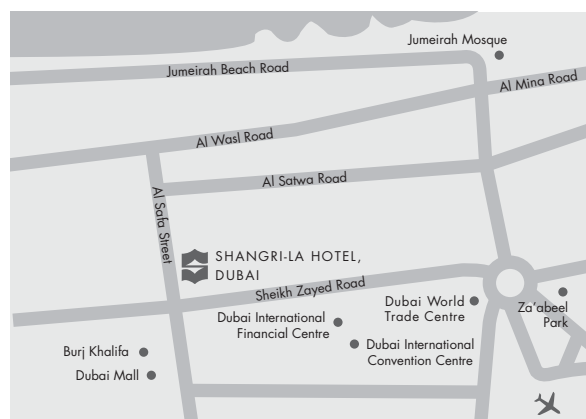

LOCATION

Located on Sheikh Zayed Road, Shangri-La Hotel, Dubai is just 15 minutes away from Dubai International Airport, and five minutes from the World Trade Centre, Dubai Convention Centre, Dubai Mall and downtown Burj Khalifa.

ACCOMMODATION

The hotel comprises 302 spacious guestrooms and suites, including two floors of elegant Horizon Club accommodation. To meet the needs of long-stay guests, the hotel also offers 126 serviced, furnished apartments.

GUESTROOMS

Categories	Rooms	Area (m²)
Superior	22	45
Deluxe	210	45
Horizon Deluxe	19	45
Horizon Executive	12	55
Horizon Premier	8	66
One-Bedroom Suite	29	83
Al Shams Presidential Suite	1	435
Dar Al Wasl Presidential Suite	1	335

SERVICED APARTMENTS

Categories	Apartments	Area (m²)
Studio	71	50
Executive Studio	22	68
1 Bedroom	1	90
2 Bedroom	16	168
3 Bedroom	16	222

GUESTROOM FEATURES

- Complimentary broadband Internet access
- IDD telephone and voice mail
- Computer data port
- In-room safe deposit box
- Satellite / cable television and movie channels
- 24-hour in-room dining
- Mini bar
- Coffee / tea making facilities

HORIZON CLUB PRIVILEGES

- Personalised check-in and check-out service
- Complimentary buffet breakfast
- Complimentary beverages throughout the day
- Daily international newspaper and fresh fruits
- Private Club Lounge with complimentary broadband Internet access
- Dedicated health club
- Purser service
- One complimentary suit pressing and shoe-shine service per stay

BUSINESS CENTRE

The comprehensive business centre offers a wide range of facilities and secretarial support, including translation, interpretation, copying, fax and courier services. Meeting rooms, computer stations and video conference facilities are also available.

RECREATION FACILITIES

- Fully-equipped health club
- Outdoor swimming pool
- Spa
- Jacuzzis, plunge pools, sauna and steam rooms
- Tennis and squash courts

OTHER SERVICES AND FACILITIES

- Non smoking rooms
- Facilities for the physically challenged
- Same day laundry
- Hair salon (male & female)
- Valet service
- Limousine service
- 24-hour Concierge service
- Scheduled complimentary shuttle to major shopping centres