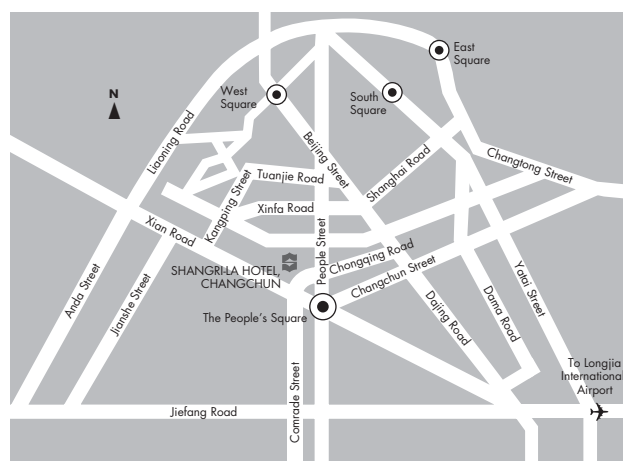

LOCATION

Conveniently located in Changchun's City Centre. Only 50 minutes drive from the airport and 15 minutes from the railway station.

ACCOMMODATION

The hotel's 458 guestrooms and suites are luxuriously furnished to ensure comfort. 98 serviced apartments and 45 units of office space are also available.

GUESTROOMS

Categories	Rooms	Area(m²)
Superior Room	99	36
Deluxe Room	238	36
Executive Suite	6	75
Horizon Club Room	80	36
Disabled Room*	2	36
Horizon Club Suite	30	75
Horizon Specialty Suite	1	148
Specialty Suite	3	148
Presidential Suite	1	185

*Included in Superior Room

GUESTROOM FEATURES

The luxuriously appointed rooms include:

- 24-hour in-room dining
- Complimentary broadband Internet access
- International direct-dialing telephone with voice mail
- Satellite television with a wide selection of channels
- Mini-bar and refrigerator
- Coffee / tea making facilities
- Electronic locker
- Hairdryer

HORIZON CLUB PRIVILEGES

On Horizon Club floors, the following exclusive benefits are provided:

- Complimentary breakfast
- VIP check-in and check-out service
- Complimentary afternoon tea and cocktails
- Concierge and secretarial services
- A choice of international newspapers and magazines
- Private lounge and meeting room

BUSINESS CENTRE

Every business convenience is available including professional secretarial service, translation, photocopying, courier, Internet and facsimile services. Guests may also make use of personal computers and other office equipment, as well as two meeting rooms and two offices.

RECREATION FACILITIES

- Gymnasium
- Jacuzzi
- Sauna and steam bath
- Massage
- Indoor swimming pool
- Outdoor tennis court (Summer only)

OTHER SERVICES AND FACILITIES

- Complimentary shoeshine service
- Shops
- Parcel and postal services
- Medical assistance
- Safe-deposit boxes
- Same day laundry and valet service
- Limousine services
- Wireless Internet access in public area
- Baby-sitting services