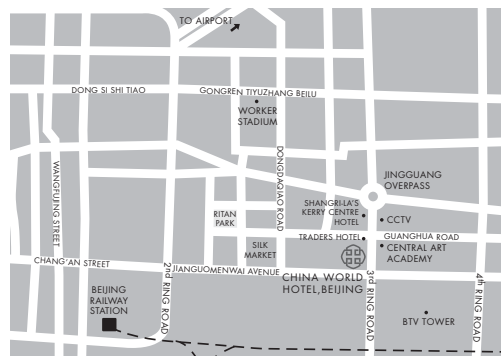

LOCATION

Located in the heart of the diplomatic and central business district and close to the Forbidden City, China World Hotel, Beijing is one of China's finest hotels.

ACCOMMODATION

The 716 rooms and suites of China World Hotel, Beijing offer panoramic views of the city and are equipped with modern amenities.

GUESTROOMS

Categories	Rooms	Area(m²)
Deluxe	515	38-44
Horizon Deluxe	107	38-44
Premier	38	50-55
Executive Suite	44	62
Grand Garden Suite	6	110
Specialty Suite	4	160
Beijing Suite	1	240
China Suite	1	280

GUESTROOM FEATURES

- Coffee / tea making facilities
- Complimentary broadband Internet access
- Electronic safe
- Full-size executive writing desk
- Hairdryer
- International direct dial telephone
- Mini-bar and refrigerator
- Voice mail
- Satellite / cable television

HORIZON CLUB PRIVILEGES

- Complimentary breakfast
- Complimentary afternoon tea and evening cocktails
- All-day refreshments
- 24-hour private butler service
- Complimentary pressing of one suit on arrival
- Express check-in and check-out service
- Complimentary 2-hour use of meeting room
- Complimentary wireless Internet access at the lounge

BUSINESS CENTRE

The fully-equipped Business Centre provides complete secretarial services and is supported by translation, interpretation, copying, fax and courier services. Office rental, private meeting rooms, video conference facilities and broadband Internet access are also available.

RECREATION FACILITIES

- Aerobics / dance studios
- Lifestyle gym
- Indoor swimming pool
- Jacuzzi
- Massage
- Solarium
- Squash court
- Steam room
- Tennis court

OTHER SERVICES AND FACILITIES

- Car rental services
- Clinic
- Gourmet Corner
- Florist
- Foreign exchange counter
- Hair / beauty salon
- Laundry and valet services
- Non-smoking rooms
- Postal / parcel services
- Shopping arcade
- Taxi and limousine service
- Travel agency / tour desk
- Video conference facilities
- Complimentary wireless Internet