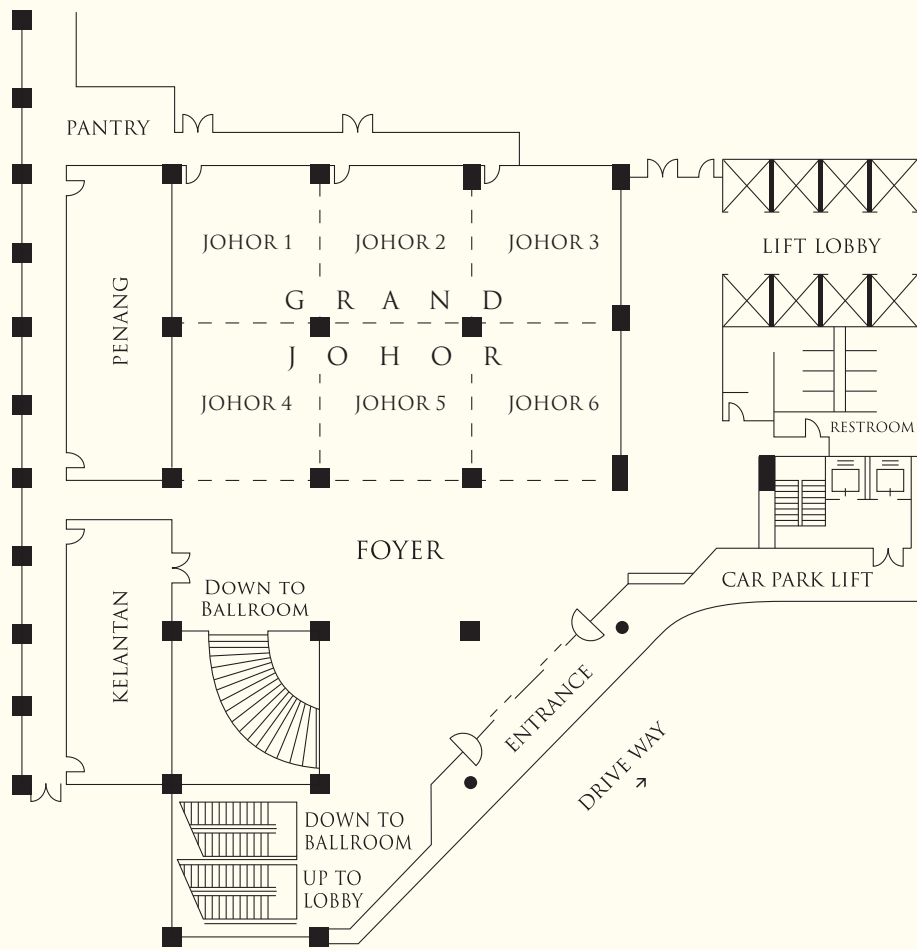

LOWER LOBBY