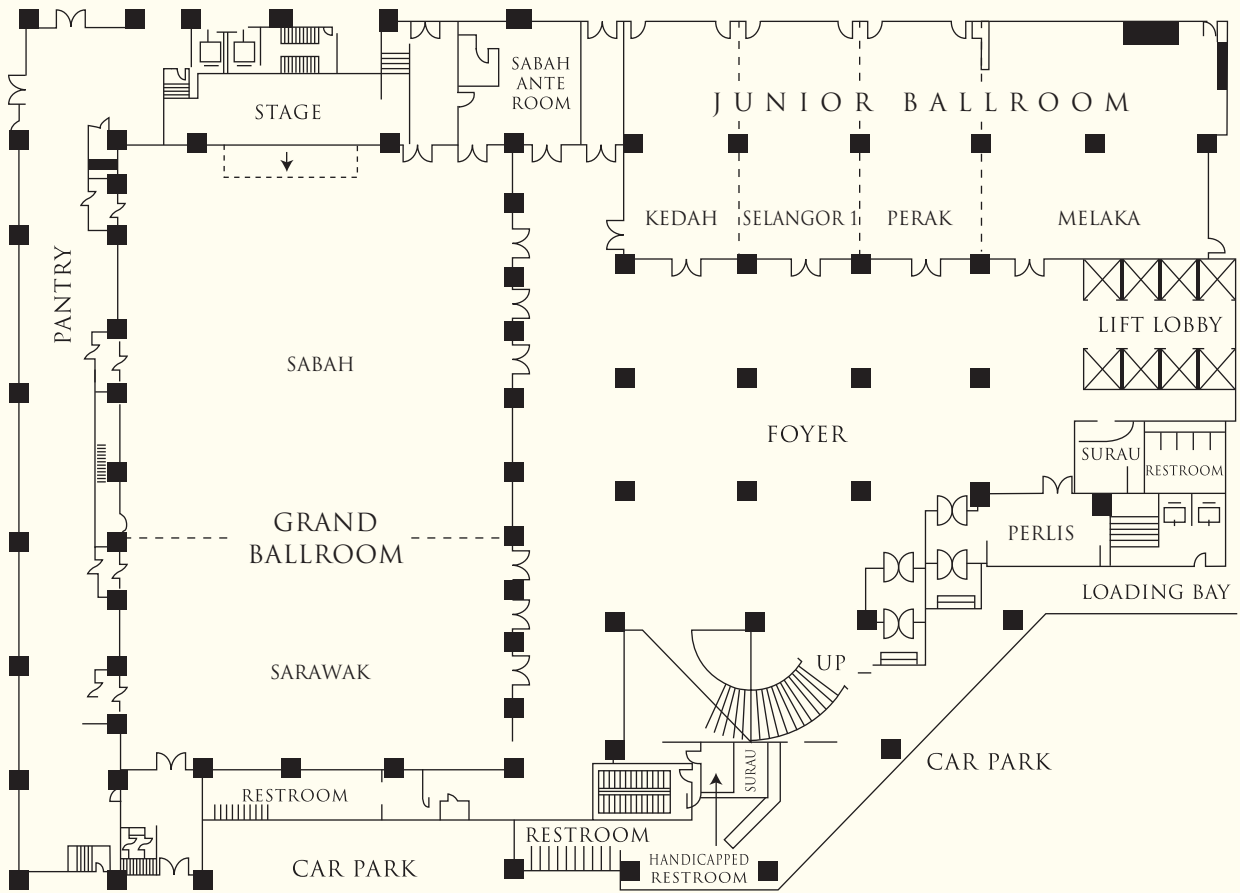

BASEMENT II