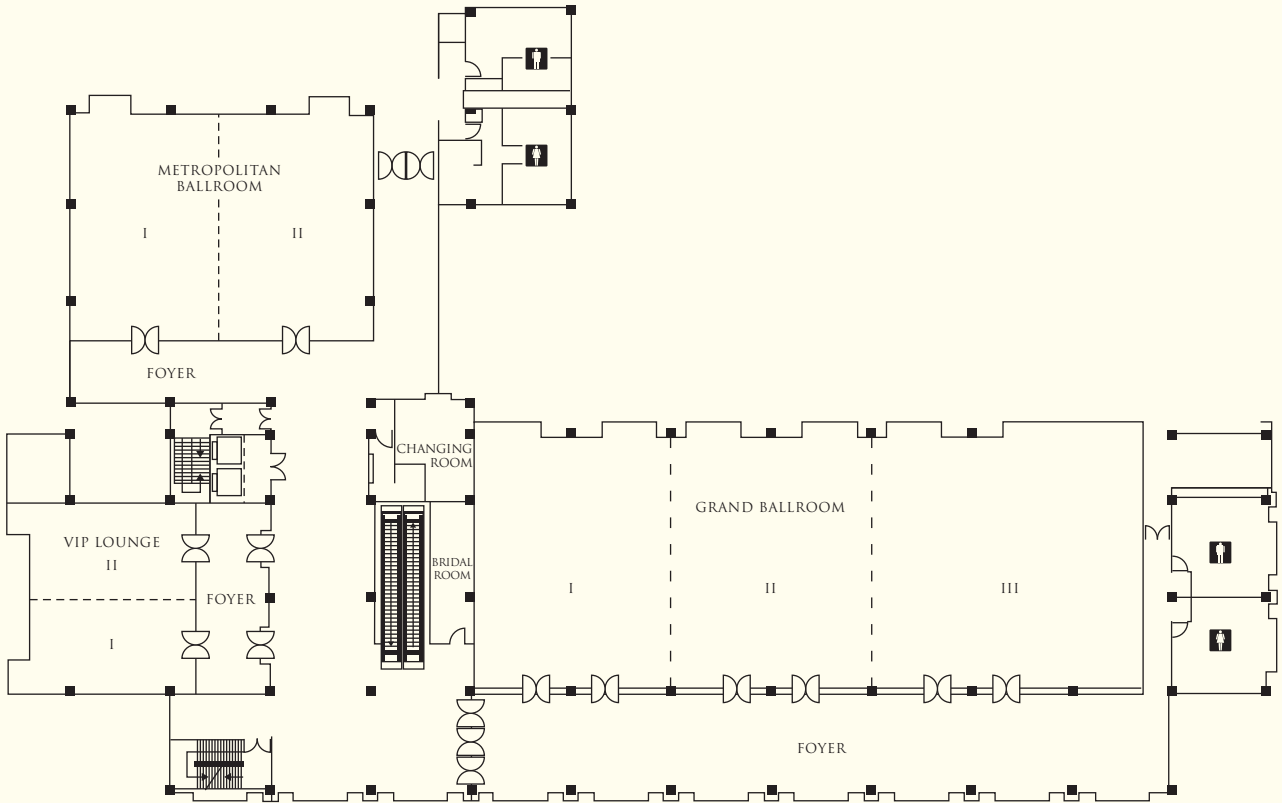

LEVEL 2

SHANGRI-LA

HOTELS *and* RESORTS

Shangri-La Hotel, Suzhou

168 Ta Yuan Road, Suzhou New District, Jiangsu Province, 215011, China

Tel: (86 512) 6808 0168 Fax: (86 512) 6808 1168 slsz@shangri-la.com www.shangri-la.com