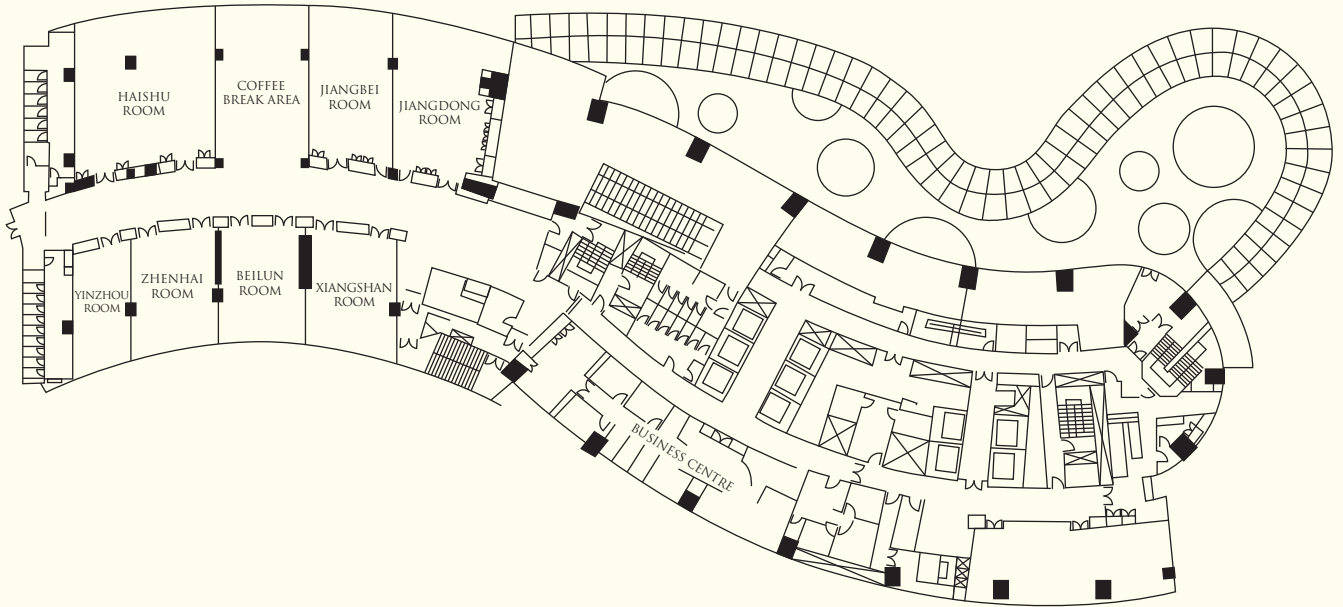

RESTAURANTS AND BARS

Restaurants / Bars	Capacity	Location	Cuisine
Lobster Bar and Grill	110	Level 1	Seafood and steak
Shang Palace	186	Level 1 & 2	Ningbonese and Cantonese
Yi Café	198	Level 2	International
Lobby Lounge	111	Level 1	Snacks and beverages

BANQUET AND CONFERENCE ROOMS

Venue	Capacity				Dimensions (m)	Area (m ²)	Ceiling Height (m)
	Reception	Theatre	Banquet	Classroom			
Level 1							
Junior Ballroom	440	460	330	280	29 x 17	500	3.8
Ballroom I	220	230	144	140	14 x 17	252	3.8
Ballroom II	220	230	144	140	14 x 17	248	3.8
Pre-Function Area	•	•	•	•	51 x 6.5	331	3.8
Bridal Room	•	•	•	•	7 x 8	56	3.8
VIP Room	•	•	•	•	•	305	4.3
Level 2							
Grand Ballroom	1,980	2,100	1,200	1,200	55 x 36	2,000	8
Ballroom I	660	700	384	400	18 x 36	666	8
Ballroom II	660	700	384	400	18 x 36	666	8
Ballroom III	660	700	384	400	18 x 36	666	8
Pre-Function Area	•	•	•	•	10 x 80	800	8
Tianyi Room	•	•	•	•	5.5 x 14.5	80	3.8
Level 3							
Jiangdong Room	140	140	90	100	14.5 x 10	145	3.8
Jiangbei Room	110	110	80	84	13 x 8	104	3.8
Haishu Room	200	200	120	100	13 x 13	169	3.8
Yinzhou Room	40	40	20	30	11.5 x 5.5	63	3.8
Zhenhai Room	100	100	60	84	11.5 x 8	92	3.8
Beilun Room	100	100	60	84	11.5 x 8.5	98	3.8
Xiangshan Room	70	70	50	50	11.5 x 8.5	98	3.8
Level 3 Mezzanine							
Ninghai Room	30	40	20	30	7.4 x 5	37	3.8
Cixi Room	70	70	40	60	10 x 6.5	65	3.8
Yuyao Room	70	70	40	60	10 x 6.5	65	3.8
Fenghua Room	60	50	30	40	4.5 x 6.5	29	3.8

LEVEL 1

LEVEL 2

LEVEL 3

LEVEL 3 MEZZANINE

SHANGRI-LA

HOTELS *and* RESORTS

Shangri-La Hotel, Ningbo

88 Yuyuan Road, Jiangdong District, Ningbo, Zhejiang 315040, China