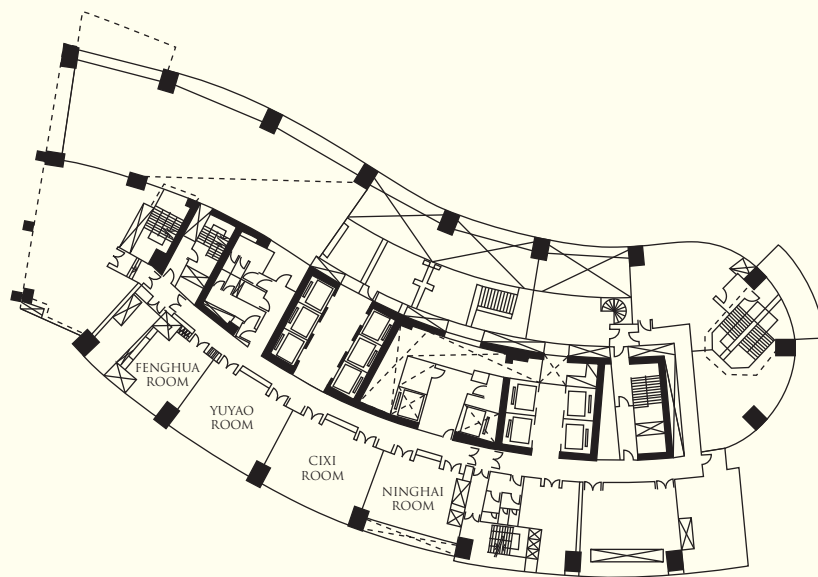

LEVEL 3 MEZZANINE