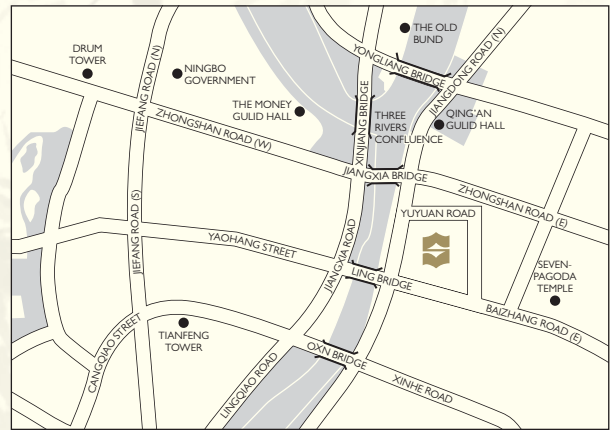

LOCATION

Shangri-La Hotel, Ningbo, the city's most luxurious hotel, is located at the heart of Ningbo. Overlooking the confluence of three rivers, the hotel is within easy walking distance of the city's main shopping area Tianyi Square, with all other major tourist attractions nearby. Ningbo Lishe International Airport is only 20 minutes away by car.

ACCOMMODATION

The hotel comprises 563 elegant rooms and suites, each featuring spectacular views of the rivers or city skyline. For guests requiring the highest level of personalised attention, the hotel offers seven floors of Horizon Club accommodation and a private Horizon Club Lounge. 57 serviced apartments are also available for longer staying guests.

GUESTROOMS

Categories	Rooms	Area (m²)
Deluxe Room	207	45
Deluxe River View Room	235	45
Horizon River View Room	51	45
Horizon Premier Room	12	68
Executive Suite	40	90
Horizon Executive Suite	12	90
Premier Suite	3	135
Specialty Suite	2	180
Presidential Suite	1	225

SERVICED APARTMENTS

Categories	Rooms	Area (m²)
1-Bedroom Suite	33	88
2-Bedroom Suite	15	126
3-Bedroom Suite	6	165
Deluxe 3-Bedroom Suite	3	199

GUESTROOM FEATURES

- Complimentary broadband Internet access
- 24-hour in-room dining
- In-room safe deposit box
- Satellite / cable television and movie channels
- IDD telephone and voice mail
- Multimedia jack panel
- Mini bar
- Tea / coffee making facilities
- Pillow menu