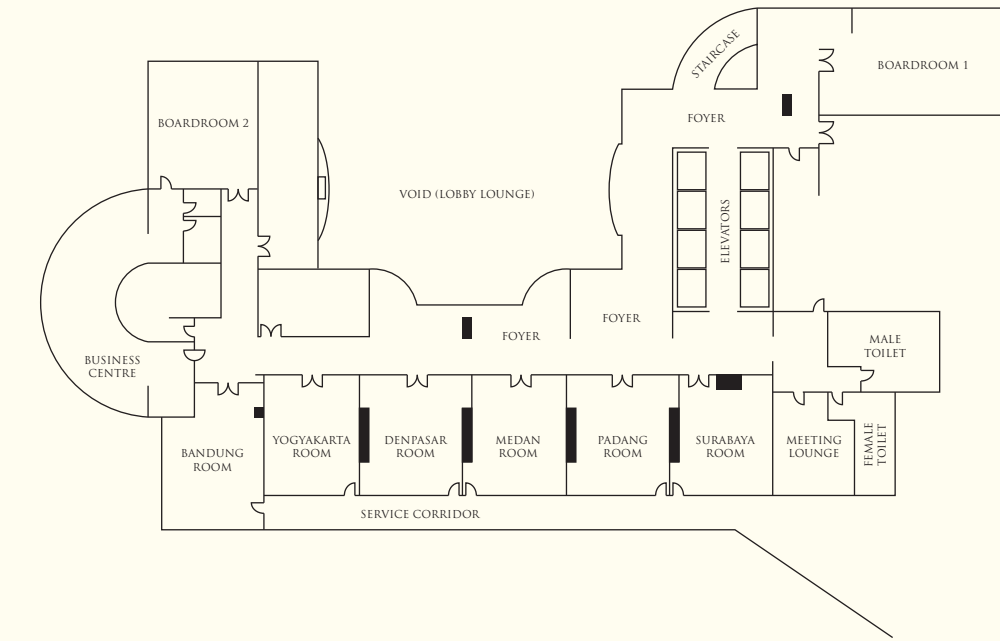

- 24-hour in-room dining
- Cable TV
- Complimentary fixed line and Wi-Fi connection with High Speed Internet Access (HSIA)
- IDD telephone
- Coffee and tea-making facilities
- Fully-stocked mini-bar and fridge
- Hairdryer, bathrobe and slippers
- Electronic safe
- Safe deposit box

BANQUET AND CONFERENCE ROOMS

Venue	Capacity					Dimensions (m)	Area (m ²)	Ceiling Height (m)
	Reception	Theatre	Banquet	Classroom	Boardroom			
Grand Ballroom	3,000	2,400	1,000	1,000	•	51 x 35	1,785	6.00
Ballroom A	600	400	320	300	•	17 x 35	595	6.00
Ballroom B	600	400	320	300	•	17 x 35	595	6.00
Ballroom C	600	400	320	300	•	17 x 35	595	6.00
Pre-Function Foyer	750	•	•	•	•	•	709	3.00
Indonesia Room	750	600	300	350	•	40 x 17	680	3.50
Sumatera	150	100	60	60	35	8 x 17	136	3.50
Jawa	150	100	60	60	35	8 x 17	136	3.50
Sulawesi	150	100	60	60	35	8 x 17	136	3.50
Kalimantan	150	100	60	60	35	8 x 17	136	3.50
Maluku	150	100	60	60	35	8 x 17	136	3.50
Pre-Function Foyer	750	•	•	•	•	•	594	3.00
Ceria Room	500	200	200	100	•	22 x 24	528	3.00
Poolside Garden	750	650	400	380	•	20 x 36	720	•
Poolside Garden Pre-Function	200	•	•	•	•	20 x 20	400	•
Lotus Ballroom	200	150	100	80	•	12 x 22	264	4.00
SATOO Garden	200	192	100	120	•	20 x 11	220	4.00
Meeting Room								
Bandung	60	50	40	30	24	9 x 8	72	2.50
Yogyakarta	60	50	40	30	24	9 x 8	72	2.50
Denpasar	60	50	40	30	24	9 x 8	72	2.50
Medan	60	50	40	30	24	9 x 8	72	2.50
Padang	60	50	40	30	24	9 x 8	72	2.50
Surabaya	60	50	40	30	24	9 x 8	72	2.50
Boardroom 1	•	•	•	•	22	16 x 9	144	2.50
Boardroom 2	•	•	•	•	14	10 x 8	80	2.25

LEVEL 1 INDONESIA ROOM

LEVEL 2 GRAND BALLROOM

LEVEL 3 MEETING ROOMS

CERIA ROOM

LOTUS BALLROOM

SATOO GARDEN

POOLSIDE GARDEN