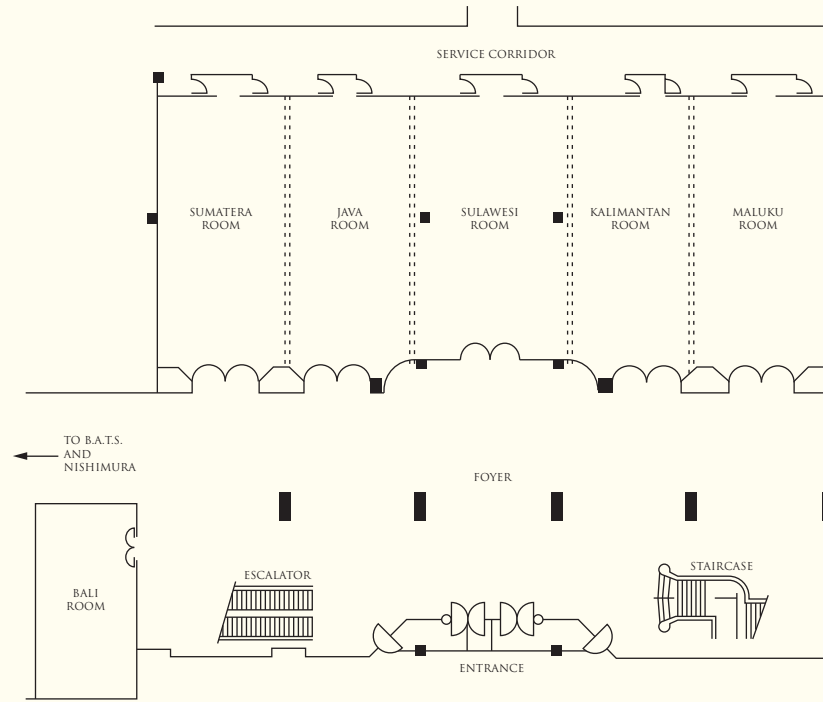

BANQUET AND CONFERENCE ROOMS

Venue	Capacity					Dimensions (m)	Area (m²)	Ceiling Height (m)
	Reception	Theatre	Banquet	Classroom	Boardroom			
Grand Ballroom	3,000	2,400	1,000	1,000	•	51 x 35	1,785	6.00
Ballroom A	600	400	320	300	•	17 x 35	595	6.00
Ballroom B	600	400	320	300	•	17 x 35	595	6.00
Ballroom C	600	400	320	300	•	17 x 35	595	6.00
Pre-Function Foyer	750	•	•	•	•	•	709	3.00
Indonesia Room	750	600	300	350	•	40 x 17	680	3.50
Sumatera	150	100	60	60	35	8 x 17	136	3.50
Jawa	150	100	60	60	35	8 x 17	136	3.50
Sulawesi	150	100	60	60	35	8 x 17	136	3.50
Kalimantan	150	100	60	60	35	8 x 17	136	3.50
Maluku	150	100	60	60	35	8 x 17	136	3.50
Pre-Function Foyer	750	•	•	•	•	•	594	3.00
Ceria Room	500	200	200	100	•	22 x 24	528	3.00
Poolside Garden	750	650	400	380	•	20 x 36	720	•
Poolside Garden Pre-Function	200	•	•	•	•	20 x 20	400	•
Lotus Ballroom	200	150	100	80	•	12 x 22	264	4.00
SATOO Garden	200	192	100	120	•	20 x 11	220	4.00
Meeting Room								
Bandung	60	50	40	30	24	9 x 8	72	2.50
Yogyakarta	60	50	40	30	24	9 x 8	72	2.50
Denpasar	60	50	40	30	24	9 x 8	72	2.50
Medan	60	50	40	30	24	9 x 8	72	2.50
Padang	60	50	40	30	24	9 x 8	72	2.50
Surabaya	60	50	40	30	24	9 x 8	72	2.50
Boardroom 1	•	•	•	•	22	16 x 9	144	2.50
Boardroom 2	•	•	•	•	14	10 x 8	80	2.25

LEVEL 1 INDONESIA ROOM