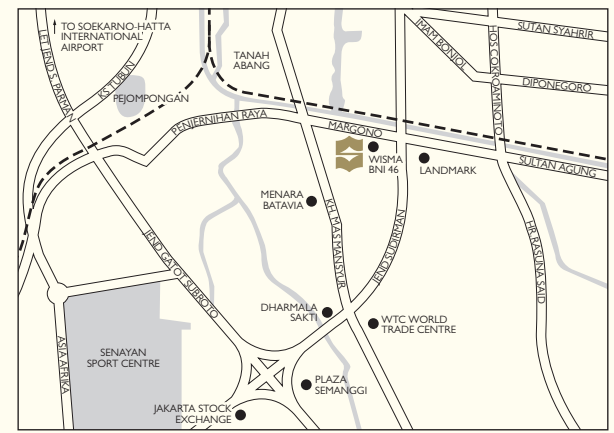

RECREATION FACILITIES

- Health club
- CHI, The Spa at Shangri-La
- Multi-purpose workout studio
- Sauna, steam bath, Jacuzzi and cold plunge pool
- Outdoor tennis courts
- Lagoon-shaped outdoor swimming pool
- Children's Aqua Playground

OTHER SERVICES AND FACILITIES

- Wi-Fi enabled limousine service
- Car rental service
- Valet parking
- 24-hour clinic
- Complimentary Wi-Fi Internet connection in all restaurants, public areas, guest rooms, and meeting rooms

Shangri-La Hotel, Jakarta
Kota BNI, Jl. Jend. Sudirman Kav. 1, Jakarta 10220, Indonesia
Tel: (62 21) 2922 9999 Fax: (62 21) 2922 9900 slj@shangri-la.com www.shangri-la.com

FACTS AND INFORMATION

SHANGRI-LA HOTEL, JAKARTA

LOCATION

Strategically located in the centre of Jakarta's Sudirman business district, the hotel is a luxurious oasis that offers easy access to the city's very best, with Soekarno-Hatta International Airport only 27 kilometres away.

ACCOMMODATION

The hotel comprises 662 guestrooms, including 40 suites, 118 Horizon Club rooms, and 504 Deluxe rooms. Non-smoking floors and disabled-friendly rooms are available upon request.

GUESTROOMS

Categories	Rooms	Area (m²)
Deluxe Room	504	43
Horizon Club Room	118	45
Executive Suite	9	65
One-Bedroom Suite	24	88
Two Bay Suite	4	107
Three Bay Suite	1	150
Presidential Suite	2	370

GUESTROOM FEATURES

- 24-hour in-room dining
- Cable TV
- Complimentary fixed line and Wi-Fi connection with High Speed Internet Access (HSIA)
- IDD telephone
- Coffee and tea-making facilities
- Fully-stocked mini-bar and fridge
- Hairdryer, bathrobe and slippers
- Electronic safe
- Safe deposit box