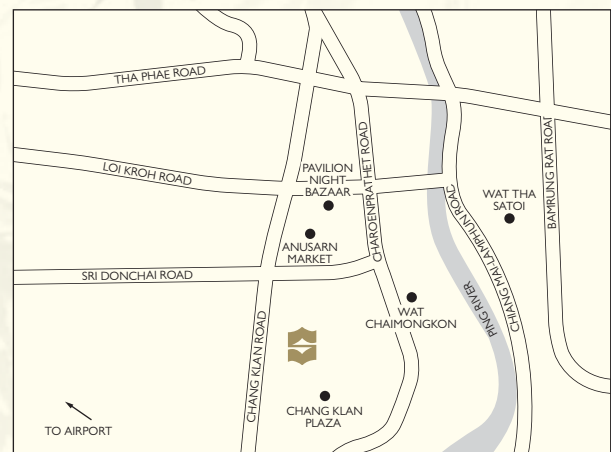

## FACTS AND INFORMATION

SHANGRI-LA HOTEL, CHIANG MAI

## LOCATION

Ideally located on Chang Klan Road, Shangri-La Hotel, Chiang Mai is within easy walking distance to the city's famous Night Bazaar. Situated in a lush garden setting, the hotel is just 10 minutes by car from Chiang Mai International Airport, and enjoys close proximity to fascinating museums, cultural centres, temples, shops and boutiques.