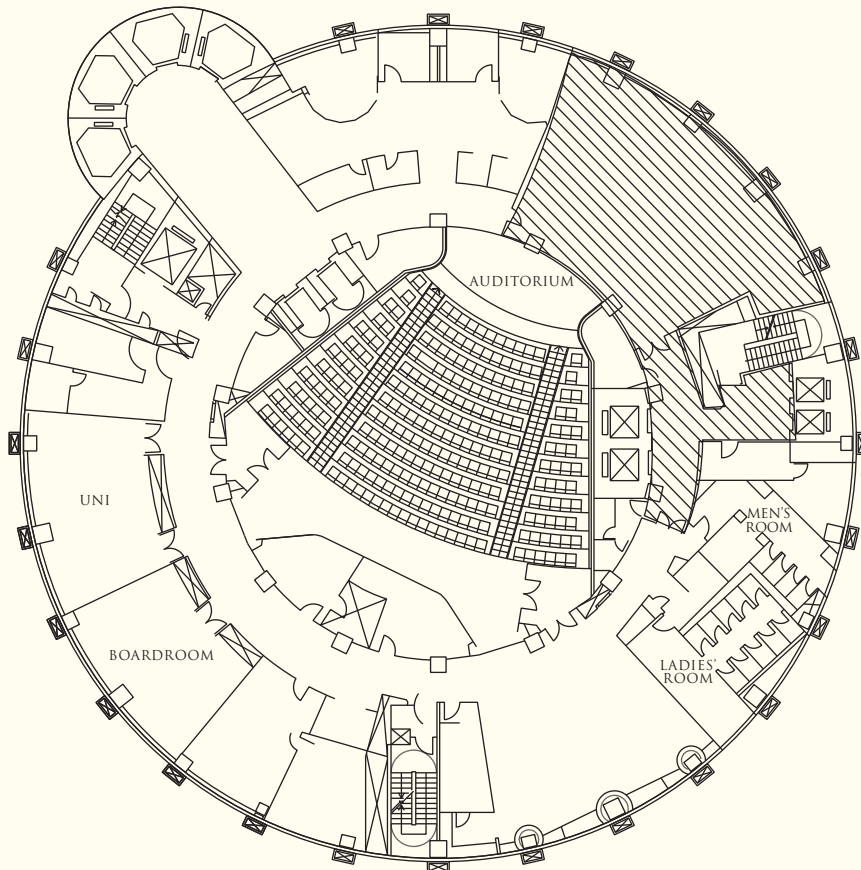

## BANQUET AND CONFERENCE ROOMS

Venue	Capacity				Reception	Dimensions (m)	Area (m <sup>2</sup> )	Ceiling Height (m)
	Theatre	Classroom	Banquet					
<b>Basement Two</b>								
Far Eastern Grand Ballroom	1,000	405	600		1,000	33 x 32.6	1,075	5.6
Far Eastern Grand Ballroom A	400	250	230		400	33 x 15	530	5.6
Far Eastern Grand Ballroom B	400	250	230		400	33 x 15	530	5.6
Fu Cheng Function Room 1	96	60	72		96	13.2 x 9	119	2.6
An Ping Function Room 2	80	51	60		80	11.7 x 9	105	2.6
Function Room 1+2	180	100	132		180	24.9 x 18	224	2.6
<b>Basement One</b>								
Shangri-La Room	240	120	240		240	12.8 x 35	462	2.6
East Gate	90	54	60		90	12.8 x 9	112	2.6
West Gate	90	54	60		90	12.8 x 9	112	2.6
South Gate	90	54	60		90	12.8 x 9	112	2.6
North Gate	100	60	72		100	18 x 7.7	126	2.6
East West Gate	180	100	132		180	12.8 x 18	224	2.6
South North Gate	180	100	132		180	12.8 x 18	224	2.6
Golden Gate A	270	80	180		250	12.8 x 27	336	2.6
Golden Gate B	270	80	180		250	12.8 x 27	336	2.6
Marquee Living Room	•	•	•		100	15.1 x 8	135	2.6
VIP Room	•	•	•		6	5 x 4.3	20	2.6
<b>Level 3</b>								
Cheng Kung Room	120	75	250		120	61.3 x 8.1	556	2.4
<b>Level 9</b>								
Auditorium	250	•	•		•	18 x 17	306	7.0
Uni Room	50	36	•		50	15 x 5.3	64	2.4
Boardroom	•	18	•		•	7.5 x 6.4	57	2.4
VIP & Bride Room	•	•	•		•	7.5 x 6.6	50	2.4

## RESTAURANTS AND BARS

Restaurants / Bars	Capacity	Location	Cuisine
The Shop	10	Lobby level	Delicatessen and pastries
Lobby Lounge	80	Lobby level	Snacks and beverages
Mezzanine Bar	80	Level 2	Snacks and beverages
Café at Far Eastern	244	Level 10	International
Shanghai Pavilion	274	Level 38	Huaiyang, Cantonese and Taiwanese

LEVEL B2

LEVEL B1

LEVEL 3

LEVEL 9

**SHANGRI-LA**

HOTELS *and* RESORTS

Shangri-La's Far Eastern Plaza Hotel, Tainan

89 Section West, University Road, Tainan, 70146, Taiwan