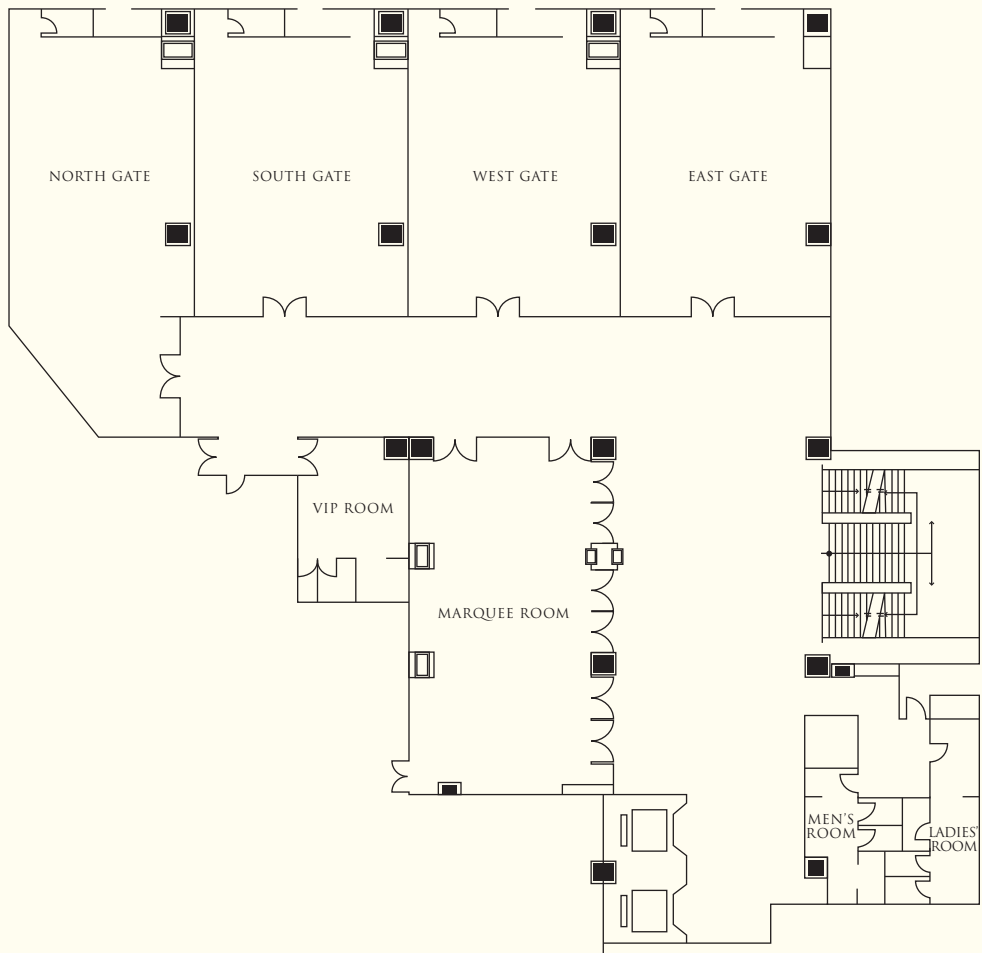

## BANQUET AND CONFERENCE ROOMS

Venue	Capacity				Reception	Dimensions (m)	Area (m <sup>2</sup> )	Ceiling Height (m)
	Theatre	Classroom	Banquet					
<b>Basement Two</b>								
Far Eastern Grand Ballroom	1,000	405	600		1,000	33 x 32.6	1,075	5.6
Far Eastern Grand Ballroom A	400	250	230		400	33 x 15	530	5.6
Far Eastern Grand Ballroom B	400	250	230		400	33 x 15	530	5.6
Fu Cheng Function Room 1	96	60	72		96	13.2 x 9	119	2.6
An Ping Function Room 2	80	51	60		80	11.7 x 9	105	2.6
Function Room 1+2	180	100	132		180	24.9 x 18	224	2.6
<b>Basement One</b>								
Shangri-La Room	240	120	240		240	12.8 x 35	462	2.6
East Gate	90	54	60		90	12.8 x 9	112	2.6
West Gate	90	54	60		90	12.8 x 9	112	2.6
South Gate	90	54	60		90	12.8 x 9	112	2.6
North Gate	100	60	72		100	18 x 7.7	126	2.6
East West Gate	180	100	132		180	12.8 x 18	224	2.6
South North Gate	180	100	132		180	12.8 x 18	224	2.6
Golden Gate A	270	80	180		250	12.8 x 27	336	2.6
Golden Gate B	270	80	180		250	12.8 x 27	336	2.6
Marquee Living Room	•	•	•		100	15.1 x 8	135	2.6
VIP Room	•	•	•		6	5 x 4.3	20	2.6
<b>Level 3</b>								
Cheng Kung Room	120	75	250		120	61.3 x 8.1	556	2.4
<b>Level 9</b>								
Auditorium	250	•	•		•	18 x 17	306	7.0
Uni Room	50	36	•		50	15 x 5.3	64	2.4
Boardroom	•	18	•		•	7.5 x 6.4	57	2.4
VIP & Bride Room	•	•	•		•	7.5 x 6.6	50	2.4

## RESTAURANTS AND BARS

Restaurants / Bars	Capacity	Location	Cuisine
The Shop	10	Lobby level	Delicatessen and pastries
Lobby Lounge	80	Lobby level	Snacks and beverages
Mezzanine Bar	80	Level 2	Snacks and beverages
Café at Far Eastern	244	Level 10	International
Shanghai Pavilion	274	Level 38	Huaiyang, Cantonese and Taiwanese

LEVEL B2

LEVEL B1

LEVEL 3

LEVEL 9

**SHANGRI-LA**

HOTELS *and* RESORTS

Shangri-La's Far Eastern Plaza Hotel, Tainan

89 Section West, University Road, Tainan, 70146, Taiwan