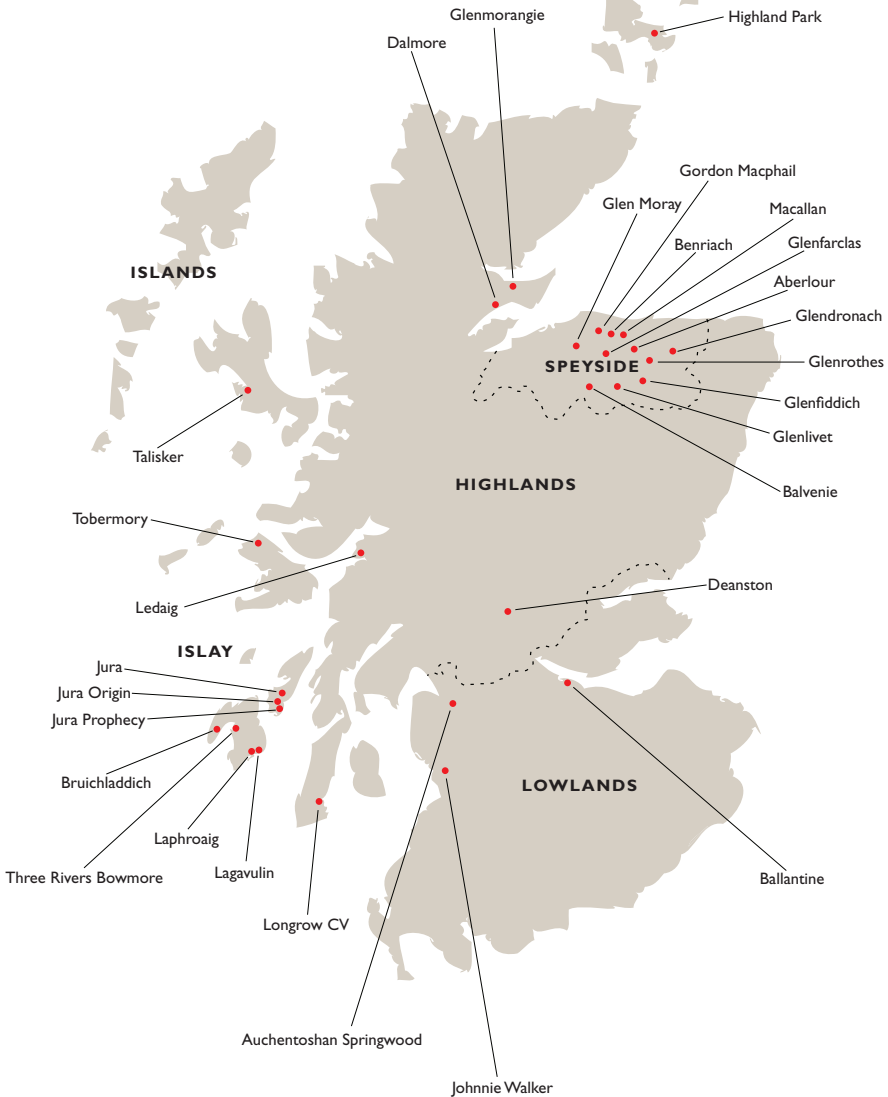

INDEX

Map of Scotland	1
Single Malt	2
Blended	6
American	7
Canadian	8
Taiwanese, Belgian	9
Map of Japan	10
Japanese	11

SCOTLAND

Single Malt

Scotland

GLASS

BOTTLE

ISLE OF MULL