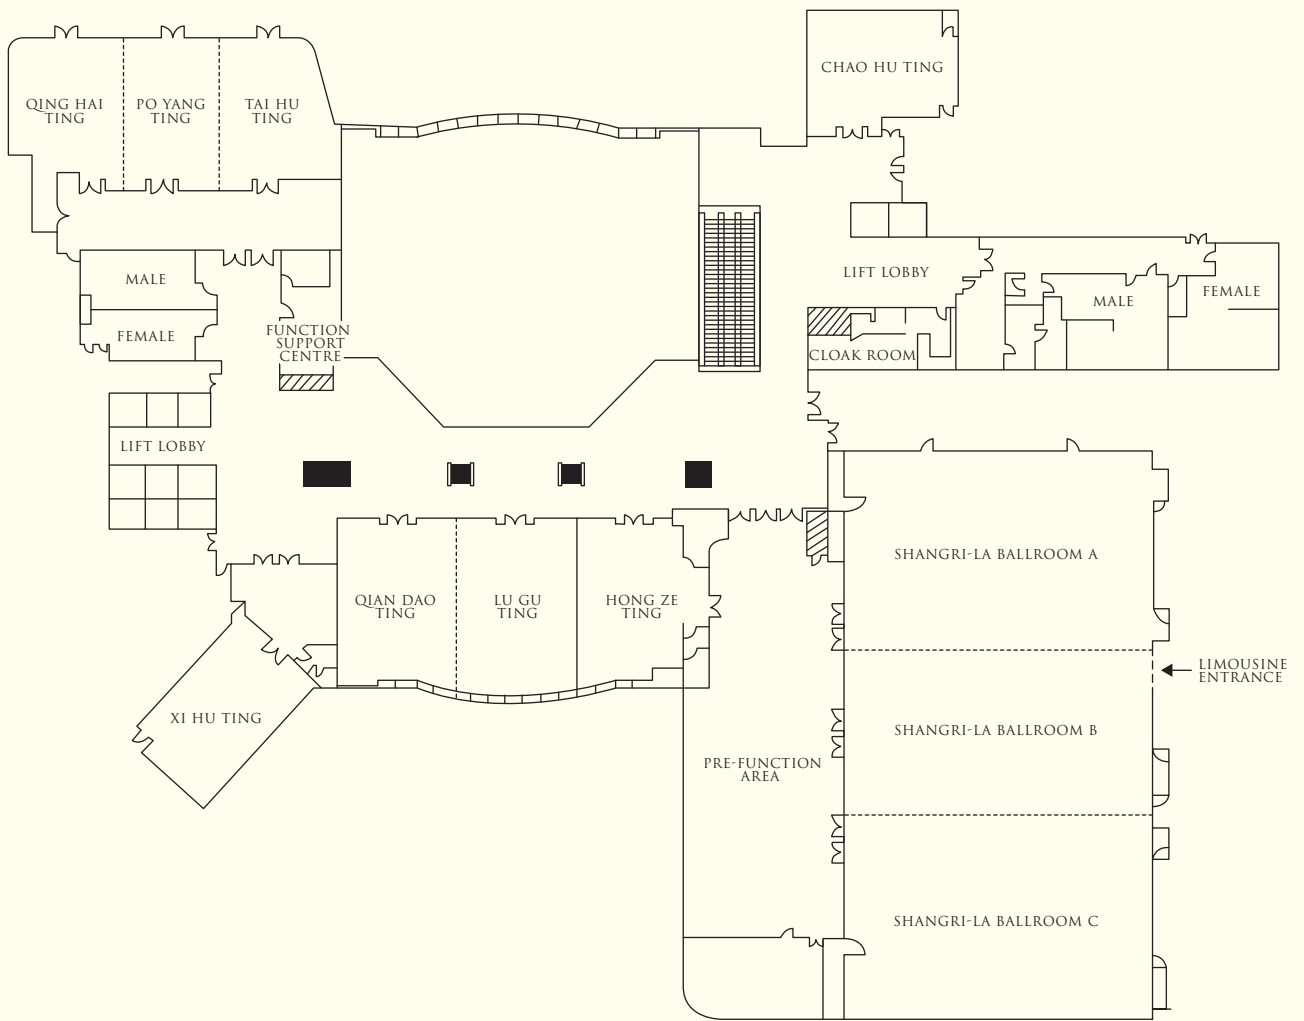

BANQUET AND CONFERENCE ROOMS

Venue	Capacity				Dimensions (m)	Area (m²)	Ceiling Height (m)
	Reception	Theatre	Banquet	Classroom			
Level 2							
Shangri-La Ballroom	1,400	1,750	875	933	50.0 x 28.0	1,400	7.5
Shangri-La Ballroom A	504	630	315	336	18.0 x 28.0	504	7.5
Shangri-La Ballroom B	392	490	245	261	14.0 x 28.0	392	7.5
Shangri-La Ballroom C	504	630	315	336	18.0 x 28.0	504	7.5
Pre-Function Area	456	•	•	•	38.0 x 12.0	456	7.5
Xi Hu Ting	131	163	82	87	9.0 x 14.5	131	4.3
Qing Hai Ting	108	135	68	72	9.0 x 12.0	108	4.3
Po Yang Ting	120	150	75	80	10.0 x 12.0	120	4.3
Tai Hu Ting	120	150	75	80	10.0 x 12.0	120	4.3
Qian Dao Ting	126	157	79	84	9.0 x 14.0	126	4.1
Lu Gu Ting	165	206	103	110	11.0 x 15.0	165	4.1
Hong Ze Ting	126	157	79	84	9.0 x 14.0	126	4.1
Chao Hu Ting	117	146	73	78	13.0 x 9.0	117	3.6

LEVEL 2