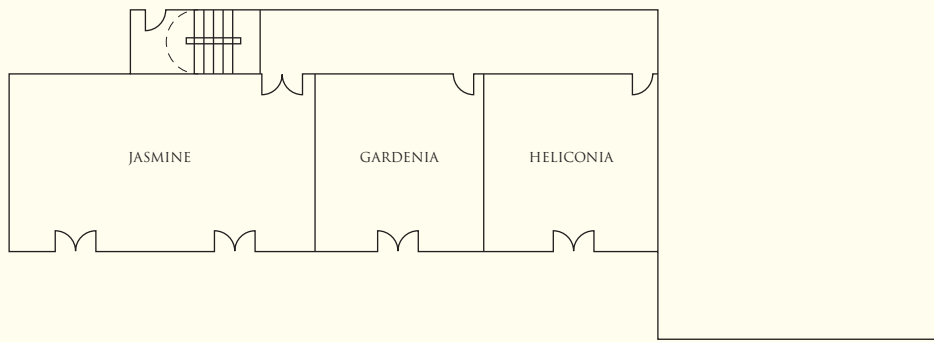

LOBBY LEVEL