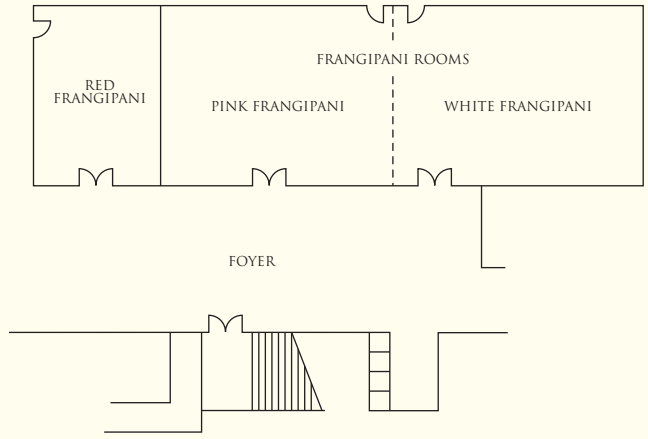

LOWER LOBBY LEVEL