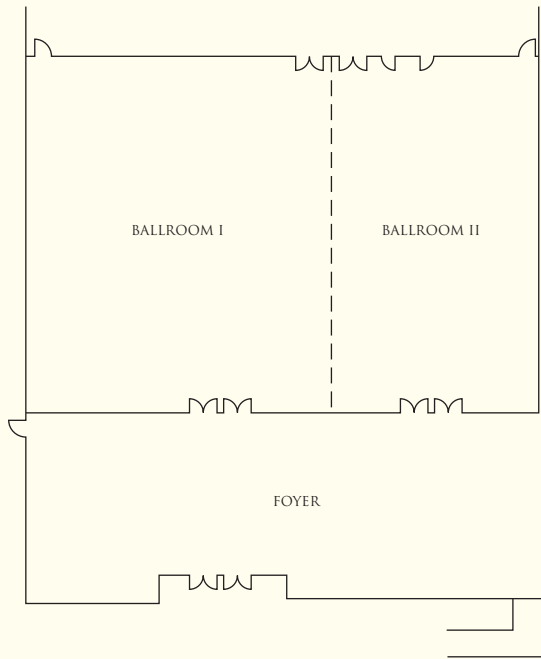

LOWER LOBBY LEVEL