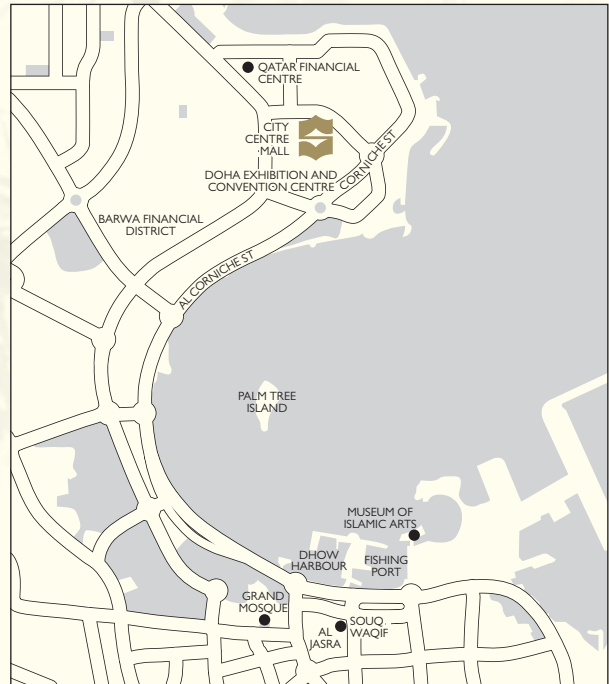

LOCATION

Shangri-La Hotel, Doha is conveniently located in the heart of the city's new commercial centre and directly linked to City Center Mall, offering a host of shopping and entertainment options. The hotel is adjacent to the upcoming Doha Exhibition and Convention Centre and has easy access to the Diplomatic Avenue and the many business houses located in the West Bay area. The Hamad International Airport is only 20 minutes away.

ACCOMMODATION

The hotel comprises 272 contemporary guestrooms including 38 suites and 60 Horizon Club rooms. In addition, there are 42 serviced apartments with fully fitted kitchenettes. All accommodations offer complimentary Wi-Fi and broadband Internet access.

GUESTROOMS

Categories	Rooms	Area (m²)
Deluxe Room	142	46
Premier Room	32	70
Executive Suite	32	80
Deluxe Suite	5	110
Horizon Club Deluxe	44	46
Horizon Club Premier	16	70
Shangri-La Suite	1	320

RESIDENCES

Categories	Keys	Area (m²)
Two Bedroom Residence	10	144 - 158
Three Bedroom Residence	28	192
Imperial Apartment	4	350

GUESTROOM FEATURES

- Complimentary Wi-Fi and broadband Internet access
- 47-inch LED television
- Premium television channels
- Bathroom TV (Horizon Club and Suites)
- DVD player (on demand)
- Coffee / tea making facilities
- Mini-bar
- 24-hour room service
- International direct dial telephone (two lines)
- Voice mail
- Electronic in-room safe
- Daily newspaper
- Pillow menu
- Premium toiletries