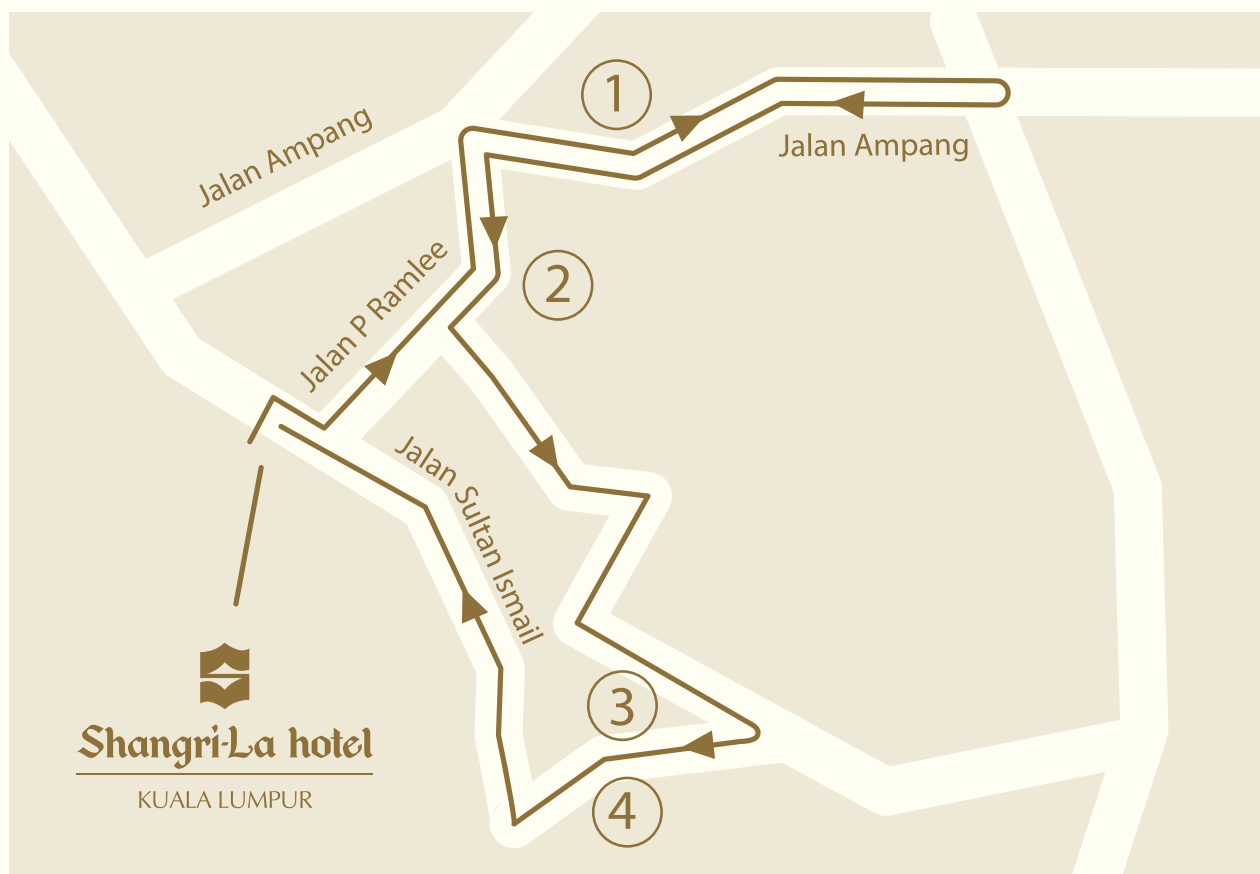

# COMPLIMENTARY SHUTTLE SERVICE

Every Friday, Saturday and Sunday

10:30 | 12:00 | 13:30 | 15:30 | 17:00

The Shuttle Bus will depart from the Main Lobby.

(Limited seats available per trip and booking must be made in advance.)

① Avenue K  
Super Park

② Suria KLCC  
Twin Towers, Petrosains,  
Aquaria KLCC, KLCC Park

③ Pavilion

④ Fahrenheit88 / Lot 10 /  
Sungei Wang Plaza